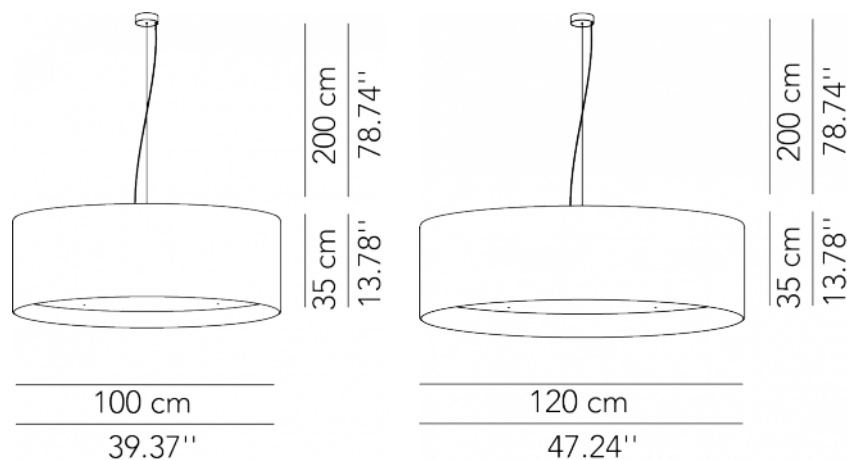

CILINDRO SOFT

SUSPENSION

TYPE:

PROJECT NAME:

Pendant lamp - ø 100	ø 100 x 35 cm 9 Kg	lamp type 1 led module 88.2 W luminous efficacy 11780 Lm light colour 2700 K cri >80	L82CISESP100O06
Pendant lamp - ø 120	ø 120 x 35 cm 17 Kg	lamp type 4xE26 max watt 105 W HES	L82CISESP120O02
Pendant lamp - ø 120	ø 120 x 35 cm 17 Kg	lamp type 1 led module 29.3 W luminous efficacy 3900 Lm light colour 2700 K cri >80	L82CISESP120O03
Pendant lamp - ø 120	ø 120 x 35 cm 17 Kg	lamp type 1 led module 88.2 W luminous efficacy 11780 Lm light colour 2700 K cri >80	L82CISESP120O06

ORDERING INFO

Model (Order Code)

Finish

Voltage

Dimming

1. ☐ 120V
   ☐ 277V

1. ☐ LTE (Leading/Trailing Edge Dim)
   ☐ 010V (0-10V)

Fixture comes with a 4" backplate that mounts to a standard junction box.

Please note: 277V is only compatible with 0-10V dimming. Screw-in bulbs are only compatible with 120V with LTE dimming.

SPECIFICATION SHEET

Luminart®

WWW.LUMINARTLIGHTING.COM

Last updated: 10/13/20