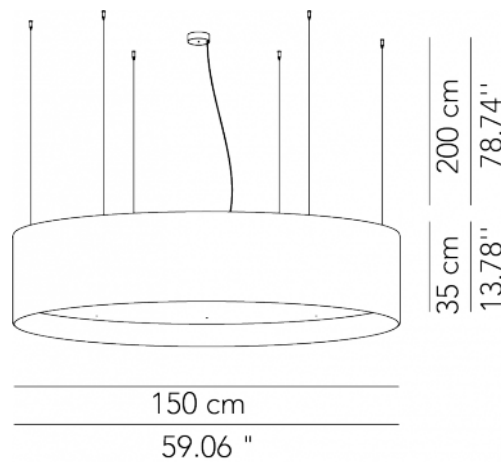

CILINDRO SOFT

SUSPENSION

TYPE:

PROJECT NAME:

Pendant lamp - ø 150	ø 150 x 35 cm 30 Kg	lamp type 6xE26 max watt 105 W HES	L82CISESP150002
Pendant lamp - ø 150	ø 150 x 35 cm 30 Kg	lamp type 1 led module 88.2 W luminous efficacy 11780 Lm light colour 2700 K cri >80	L82CISESP150006
Pendant lamp - ø 150	ø 150 x 35 cm 30 Kg	lamp type 1 led module 108 W luminous efficacy 14500 Lm light colour 2700 K cri >80	L82CISESP150008

ORDERING INFO

Model (Order Code)

Finish

Voltage

Dimming

☐ 120V

☐ LTE (Leading/Trailing Edge Dim)

☐ 277V

☐ 010V (0-10V)

Fixture comes with a 4" backplate that mounts to a standard junction box.

Please note: 277V is only compatible with 0-10V dimming. Screw-in bulbs are only compatible with 120V with LTE dimming.

SPECIFICATION SHEET

Luminart®

WWW.LUMINARTLIGHTING.COM
Last updated: 10/13/20