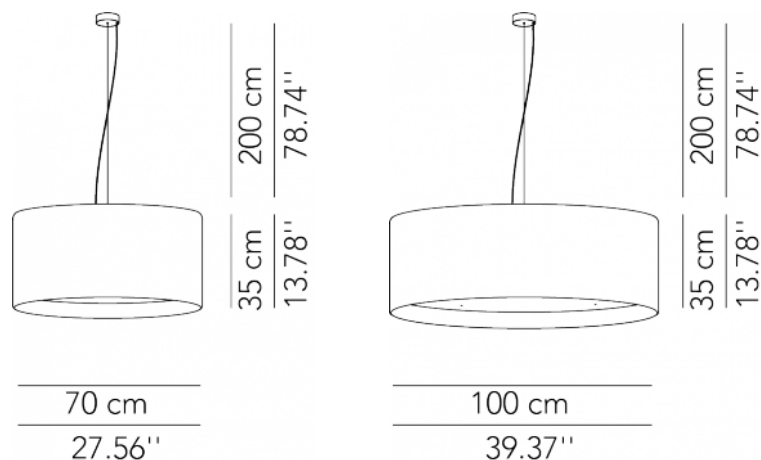

CILINDRO SOFT

SUSPENSION

TYPE:

PROJECT NAME:

Pendant lamp - ø 70	ø 70 x 35 cm 4 Kg	lamp type 1xE26 max watt 70 W HES	L82CISESP070001
	ø 70 x 35 cm 4 Kg	lamp type 3xE26 max watt 70 W HES	L82CISESP070002
Pendant lamp - ø 70	ø 70 x 35 cm 4 Kg	lamp type 1 led module 29.3 W luminous efficacy 3900 Lm light colour 2700 K cri >80	L82CISESP070003
Pendant lamp - ø 100	ø 100 x 35 cm 9 Kg	lamp type 4xE26 max watt 105 W HES	L82CISESP100002
Pendant lamp - ø 100	ø 100 x 35 cm 9 Kg	lamp type 1 led module 29.3 W luminous efficacy 3900 Lm light colour 2700 K cri >80	L82CISESP100003

ORDERING INFO

Model (Order Code)

Finish

Voltage

Dimming

1. ☐ 120V
   ☐ 277V

1. ☐ LTE (Leading/Trailing Edge Dim)
   ☐ 010V (0-10V)

Fixture comes with a 4" backplate that mounts to a standard junction box.

Please note: 277V is only compatible with 0-10V dimming. Screw-in bulbs are only compatible with 120V with LTE dimming.

SPECIFICATION SHEET

Luminart®

WWW.LUMINARTLIGHTING.COM
Last updated: 10/13/20