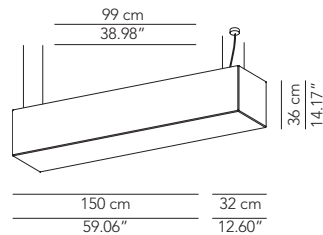

FUTURA LETTER I

SPECIALTY OUTDOOR LIGHTING

TYPE:

PROJECT NAME:

Lamp	Dimensions	Light source	Codes
Pendant lamp	Ø 150 x 32 x 28 cm weight 25 Kg	lamp type 5xE26 LED 15W	L82FIOESO150D01
Lighted seat	Ø 32 x 150 x 45 cm	lamp type 5xE26 LED 15W	L82FIOEPA150D02

Pendant lamp