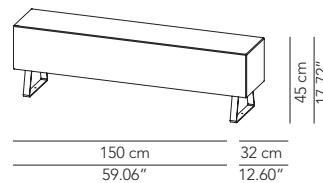

FUTURA LETTER I

SPECIALTY OUTDOOR LIGHTING

TYPE:

PROJECT NAME:

Lamp	Dimensions	Light source	Codes
Pendant lamp	Ø 150 x 32 x 28 cm weight 25 Kg	lamp type 5xE26 max watt 5x42W HES DIM	FIOESO150D01
Lighted seat	Ø 32 x 150 x 45 cm	lamp type 5xE26 max watt 5x28W HES DIM	FIOEPA150D02

Floor lamp

Finishes

Colours

White

Diffuser in polyethylene, metal structure

Metal parts protected with resistant polyester coating

SPECIFICATION SHEET

IP44-65

Luminart®

WWW.LUMINARTLIGHTING.COM
Last updated: 6/03/19