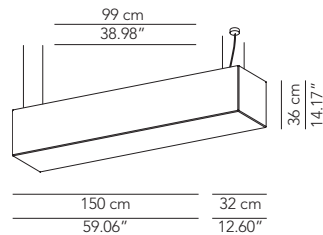

FUTURA LETTER I

SPECIALTY OUTDOOR LIGHTING

TYPE:

PROJECT NAME:

Lamp	Dimensions	Light source	Codes
Pendant lamp	Ø 150 x 32 x 28 cm weight 25 Kg	lamp type 5xE26 max watt 5x42W HES DIM	FIOESO150D01
Lighted seat	Ø 32 x 150 x 45 cm	lamp type 5xE26 max watt 5x28W HES DIM	FIOEPA150D02

Pendant lamp