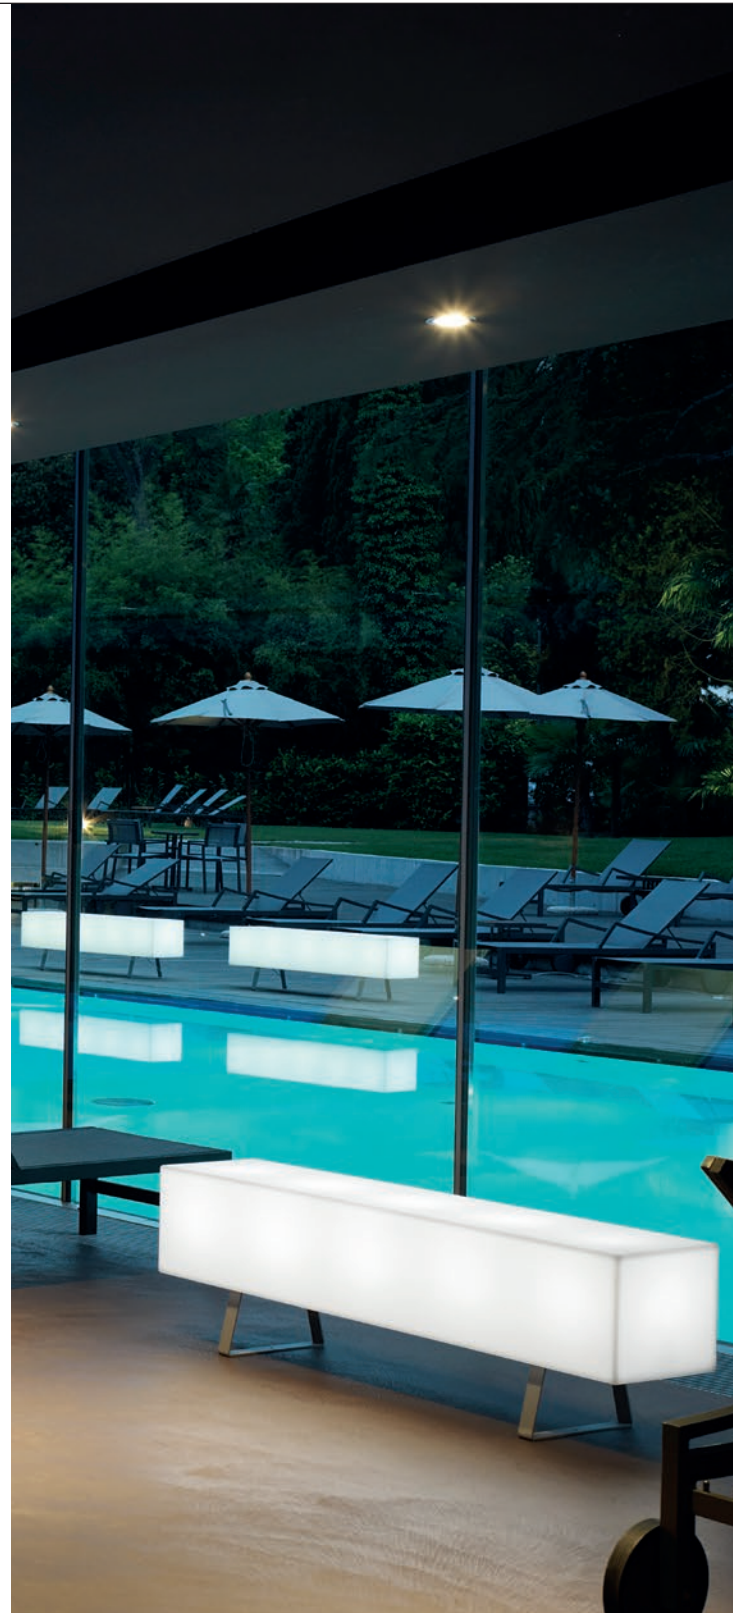

FUTURA LETTER I

SPECIALTY OUTDOOR LIGHTING

TYPE:

PROJECT NAME:

FUTURA LETTERA I

A rectangular-shaped lighting element that is suitable for use as an outside lamp but also as a designer object that serves as outdoor seating. It is modular so it can be installed individually or as part of a group.

SPECIFICATION SHEET

Luminart[®]

WWW.LUMINARTLIGHTING.COM

FUTURA LETTER I

SPECIALTY OUTDOOR LIGHTING

TYPE:

PROJECT NAME:

Lamp	Dimensions	Light source	Codes
Pendant lamp	Ø 150 x 32 x 28 cm weight 25 Kg	lamp type 5xE26 LED 15W	L82FIOESO150D01
Lighted seat	Ø 32 x 150 x 45 cm	lamp type 5xE26 LED 15W	L82FIOEPA150D02

Pendant lamp

Floor lamp

Finishes

Colours

White

Diffuser in polyethylene, metal structure

Metal parts protected with resistant polyester coating

SPECIFICATION SHEET