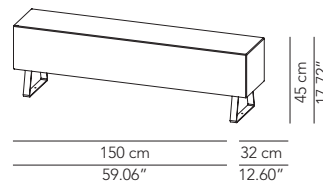

FUTURA LETTER I

SPECIALTY OUTDOOR LIGHTING

TYPE:

PROJECT NAME:

Lamp	Dimensions	Light source	Codes
Pendant lamp	Ø 150 x 32 x 28 cm weight 25 Kg	lamp type 5xE26 LED 15W	L82FIOESO150D01
Lighted seat	Ø 32 x 150 x 45 cm	lamp type 5xE26 LED 15W	L82FIOEPA150D02

Floor lamp

Finishes

Colours

White

Diffuser in polyethylene, metal structure

Metal parts protected with resistant polyester coating

SPECIFICATION SHEET

IP44-65

Luminart®

WWW.LUMINARTLIGHTING.COM