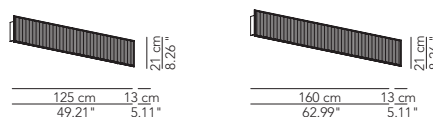

RIGHELLO

SUSPENSION/WALL

TYPE:

PROJECT NAME:

Lamp		Dimensions	Light source	Codes
Pendant lamp	Righello 125	Ø 125 x 18 x 21 cm weight 5 Kg	lamp type linear led modules 48W luminous efficacy 7680 Lm light colour 3000K DIM 0-10V DIM CRI > 80	LRIGESO125L01
	Righello 160	Ø 160 x 18 x 21 cm weight 8 Kg	lamp type linear led modules 56W luminous efficacy 8960 Lm light colour 3000K DIM 0-10V DIM CRI > 80	LRIGESO160L01
Wall lamp	Righello 125	Ø 125 x 13 x 21 cm weight 4 Kg	lamp type linear led modules 48W luminous efficacy 7680 Lm light colour 3000K DIM 0-10V DIM CRI > 80	LRIGEAP125L01
	Righello 160	Ø 160 x 13 x 21 cm weight 7 Kg	lamp type linear led modules 56W luminous efficacy 8960 Lm light colour 3000K DIM 0-10V DIM CRI > 80	LRIGEAP160L01

Wall lamp