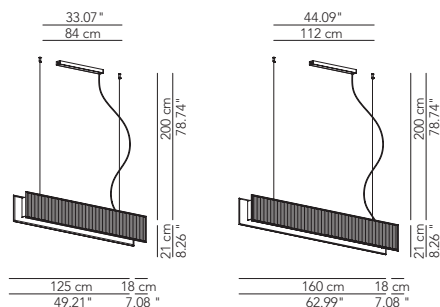

RIGHELLO

SUSPENSION/WALL

TYPE:

PROJECT NAME:

Lamp		Dimensions	Light source	Codes
Pendant lamp	Righello 125	Ø 125 x 18 x 21 cm weight 5 Kg	lamp type linear led modules 48W luminous efficacy 7680 Lm light colour 3000K DIM 0-10V DIM CRI > 80	LRIGESO125L01
	Righello 160	Ø 160 x 18 x 21 cm weight 8 Kg	lamp type linear led modules 56W luminous efficacy 8960 Lm light colour 3000K DIM 0-10V DIM CRI > 80	LRIGESO160L01
Wall lamp	Righello 125	Ø 125 x 13 x 21 cm weight 4 Kg	lamp type linear led modules 48W luminous efficacy 7680 Lm light colour 3000K DIM 0-10V DIM CRI > 80	LRIGEAP125L01
	Righello 160	Ø 160 x 13 x 21 cm weight 7 Kg	lamp type linear led modules 56W luminous efficacy 8960 Lm light colour 3000K DIM 0-10V DIM CRI > 80	LRIGEAP160L01

Pendant lamp

Wall lamp