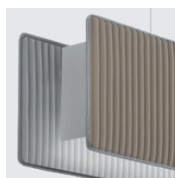

Lead

Grey

Fabric lampshade,
metal structure

Uplight and downlight

IP20

Detail

Ceiling rose detail

* on demand