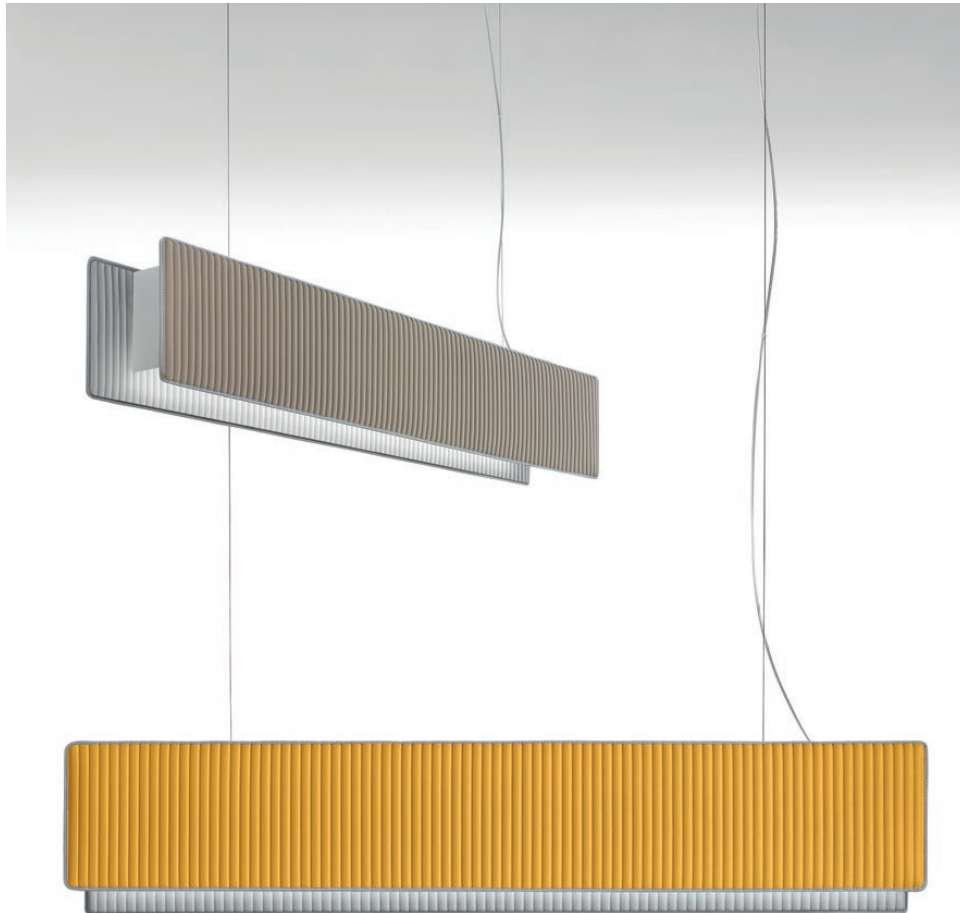

Pendant lamp

Wall lamp

RIGHELLO

SUSPENSION/WALL

TYPE:

PROJECT NAME:

Finishes

Body colours

Grey

Diffuser textile

Soft Textile

**Diffuser colours
outside - inside**

Sand

Grey

Yellow

Grey

Lead

Grey

Fabric lampshade,
metal structure

Uplight and downlight

IP20

Detail

Ceiling rose detail

* on demand