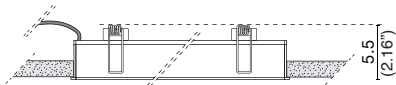

PROJECT NAME:

L676655

1 kg.

See next page for lengths

.01

101.5X4.8 cm.
(39.96"X1.88")

ORDERING INFO

Model	Length	Wattage	LED	Dimming	Voltage	Configuration Notes
○ L676655	○ 02: 2'	○ 5W/FT	○ 27K (2700K)	○ LTE (Leading/ Trailing Edge Dim)	○ 120V ○ 277V	
	○ 04: 4'	○ 7W/FT				
	○ 06: 6'		○ 30K (3000K)			
	○ 08: 8'		○ 40K (4000K)			
	○ Custom					○ 010V (0-10V)

SPECIFICATION SHEET

Luminart®

WWW.LUMINARTLIGHTING.COM
Last updated: 9/06/19

SKYLINE MAXI

RECESSED

TYPE:

PROJECT NAME:

Length	
Standard Lengths	Custom Lengths
<p>2', 4', 6', and 8' precut lengths available. These pieces can be joined together to form longer runs.</p> <p>2' 24"</p> <p>4' 48"</p> <p>6' 72"</p> <p>8' 96"</p>	<p>Custom lengths are available in increments of 4", up to 8'. These can be combined with standard lengths to create, for example, a run that is 4'8". Please remember to add 0.3cm (0.11") x2 for the end caps.</p> <p>4"</p>