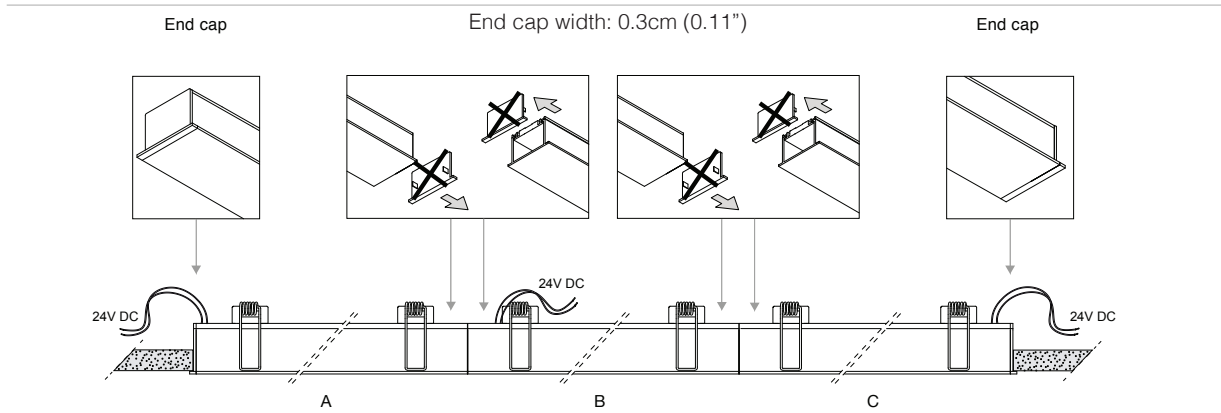

SPECIFICATION SHEET

Luminart®

WWW.LUMINARTLIGHTING.COM
Last updated: 9/06/19

SKYLINE MAXI

RECESSED

TYPE:

PROJECT NAME:

Length	
Standard Lengths	Custom Lengths
<p>2', 4', 6', and 8' precut lengths available. These pieces can be joined together to form longer runs.</p> <p>2' 24"</p> <p>4' 48"</p> <p>6' 72"</p> <p>8' 96"</p>	<p>Custom lengths are available in increments of 4", up to 8'. These can be combined with standard lengths to create, for example, a run that is 4'8". Please remember to add 0.3cm (0.11") x2 for the end caps.</p> <p>4"</p>

90° angled options are available upon request

SPECIFICATION SHEET

Luminart

WWW.LUMINARTLIGHTING.COM
Last updated: 9/06/19