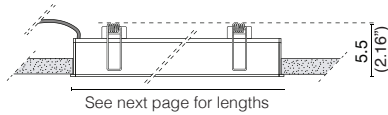

PROJECT NAME:

L676615

0,5 kg

.01

101.5X2.2 cm.
(39.96"X0.86")

ORDERING INFO

Model	Length	Wattage	LED	Dimming	Voltage	Configuration Notes
○ L676615	○ 02: 2'	○ 5W/FT	○ 27K (2700K)	○ LTE (Leading/ Trailing Edge Dim)	○ 120V	
	○ 04: 4'	○ 7W/FT				
	○ 06: 6'		○ 40K (4000K)			
	○ 08: 8'				○ 010V (0-10V)	
	○ Custom					

SPECIFICATION SHEET

Luminart[®]

WWW.LUMINARTLIGHTING.COM
Last updated: 9/06/19

SKYLINE THIN

RECESSED

TYPE:

PROJECT NAME:

Length	
Standard Lengths	Custom Lengths
<p>2', 4', 6', and 8' precut lengths available. These pieces can be joined together to form longer runs.</p> <p>24" 2'</p> <p>48" 4'</p> <p>72" 6'</p> <p>96" 8'</p>	<p>Custom lengths are available in increments of 4", up to 8'. These can be combined with standard lengths to create, for example, a run that is 4'8". Please remember to add 0.3cm (0.11") x2 for the end caps.</p> <p>4"</p>