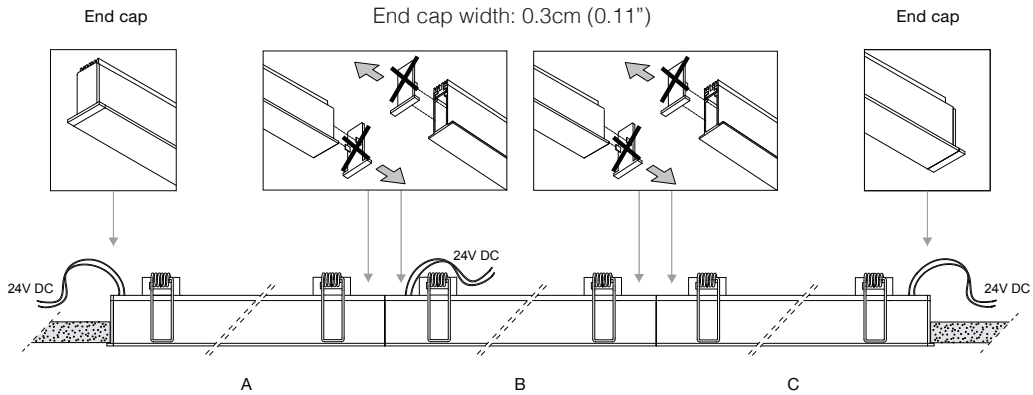

SPECIFICATION SHEET

Luminart[®]

WWW.LUMINARTLIGHTING.COM
Last updated: 9/06/19

SKYLINE THIN

RECESSED

TYPE:

PROJECT NAME:

Length	
Standard Lengths	Custom Lengths
<p>2', 4', 6', and 8' precut lengths available. These pieces can be joined together to form longer runs.</p> <p>24" 2'</p> <p>48" 4'</p> <p>72" 6'</p> <p>96" 8'</p>	<p>Custom lengths are available in increments of 4", up to 8'. These can be combined with standard lengths to create, for example, a run that is 4'8". Please remember to add 0.3cm (0.11") x2 for the end caps.</p> <p>4"</p>

90° angled options are available upon request

SPECIFICATION SHEET

Luminart

WWW.LUMINARTLIGHTING.COM
Last updated: 9/06/19