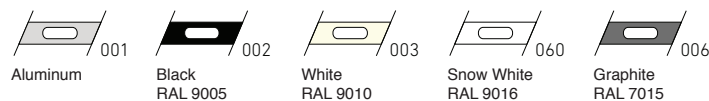

FINISH OPTIONS

SPECIFICATION SHEET

Luminart®

WWW.LUMINARTLIGHTING.COM
Last updated: 11/04/19