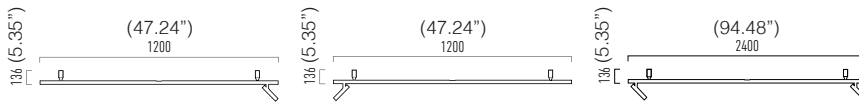

# B-LINE PLUS

WALL MOUNT

TYPE:

PROJECT NAME:

WALL MOUNTED

B-Line Plus is wall mounted lamp providing a very interesting lighting effect while remaining simple and pure in terms of design. Reflected light does not dominate the interior, while illuminating it with a pleasant glow. The luminaire works perfectly as a source of decorative light or accent lighting for paintings. The light fittings are available in lengths tailored to the standard width of bed frames. Spotlights at the ends will illuminate your book reading in the evening.

Ideally complements bedrooms, living rooms or corridors both at home and in the office, club, gallery or hotel.

**Installation Note:**  
Fixture includes Ø4" round backplate