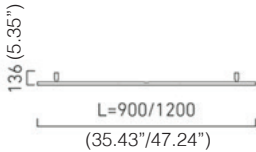

Installation Note:
Fixture includes Ø4" round backplate

ORDERING INFO

Model	Finish	Output	LED	Voltage	Dimming
☐ L3842.2103 (Length: 900mm)	See below	☐ LED 6W	☐ 27K (2700K)	☐ 120V	☐ LTE (Leading/Trailing Edge Dim)
☐ L3842.2104 (Length: 1200mm)			☐ 30K (3000K)	☐ 277V	☐ 010V (0-10V)
			☐ 40K (4000K)