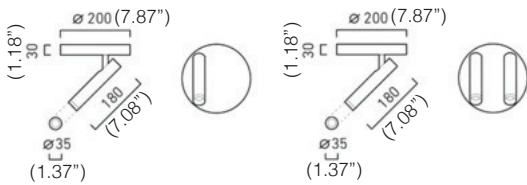

RAY

CEILING MOUNTED

TYPE:

PROJECT NAME:

SPOTLIGHTS

Ray is a surface mounted luminaire available in two versions - featuring one or two light sources. The spotlight's slender form and subtle simplicity will discreetly make its presence felt in the interior. The high quality integrated and energy-efficient LED light source provides natural-looking colours. Its optical lens enables shifting the lighting angle between 8° and 40°.

General, complementary, and spot lighting. The luminaires will work perfectly at establishments such as clubs, galleries, and hotels, but also as lighting for the office and home

ORDERING INFO

Model	Finish	Output	LED	Voltage	Dimming
<input type="radio"/> L3847.6103 (Single light, 6.4W)	<i>See below</i>	<input type="radio"/> LED	<input type="radio"/> 27K (2700K)	<input type="radio"/> 120V	<input type="radio"/> LTE (Leading/Trailing Edge Dim)
<input type="radio"/> L3847.6104 (Double light, 12.8W)			<input type="radio"/> 30K (3000K)	<input type="radio"/> 277V	<input type="radio"/> 010V (0-10V)
			<input type="radio"/> 40K (4000K)		