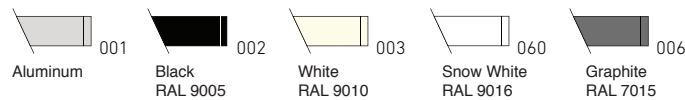

FINISH OPTIONS

SPECIFICATION SHEET

Luminart®

WWW.LUMINARTLIGHTING.COM
Last updated: 10/18/19