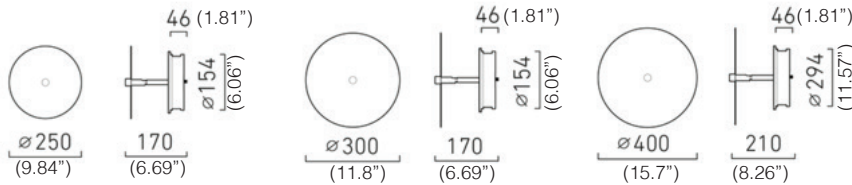

REFLEX

CEILING/WALL RECESSED

TYPE:

PROJECT NAME:

WALL MOUNTED

Our Reflex line of luminaires offers wall-recessed light reflected from an adjustable disc. By changing its position, you alter the direction in which light is reflected. The luminaire can be mounted on a wall or suspended ceiling, while the availability of various sizes facilitates making it match the size of the interior. An interesting lighting solution for a bedroom that makes it possible to avoid using direct light.

General and complementary lighting. Reflex will work perfectly at establishments such as clubs, galleries, and hotels, but also as lighting for the office and home.

ORDERING INFO

Model	Finish	Output	LED	Voltage	Dimming
○ L3845.2101 (Ø250mm, 12.6W)	See below	○ LED	○ 27K (2700K)	○ 120V	○ LTE (Leading/Trailing Edge Dim)
○ L3845.2102 (Ø300mm, 12.6W)			○ 30K (3000K)	○ 277V	○ 010V (0-10V)
○ L3845.2103 (Ø400mm, 20W)			○ 40K (4000K)		