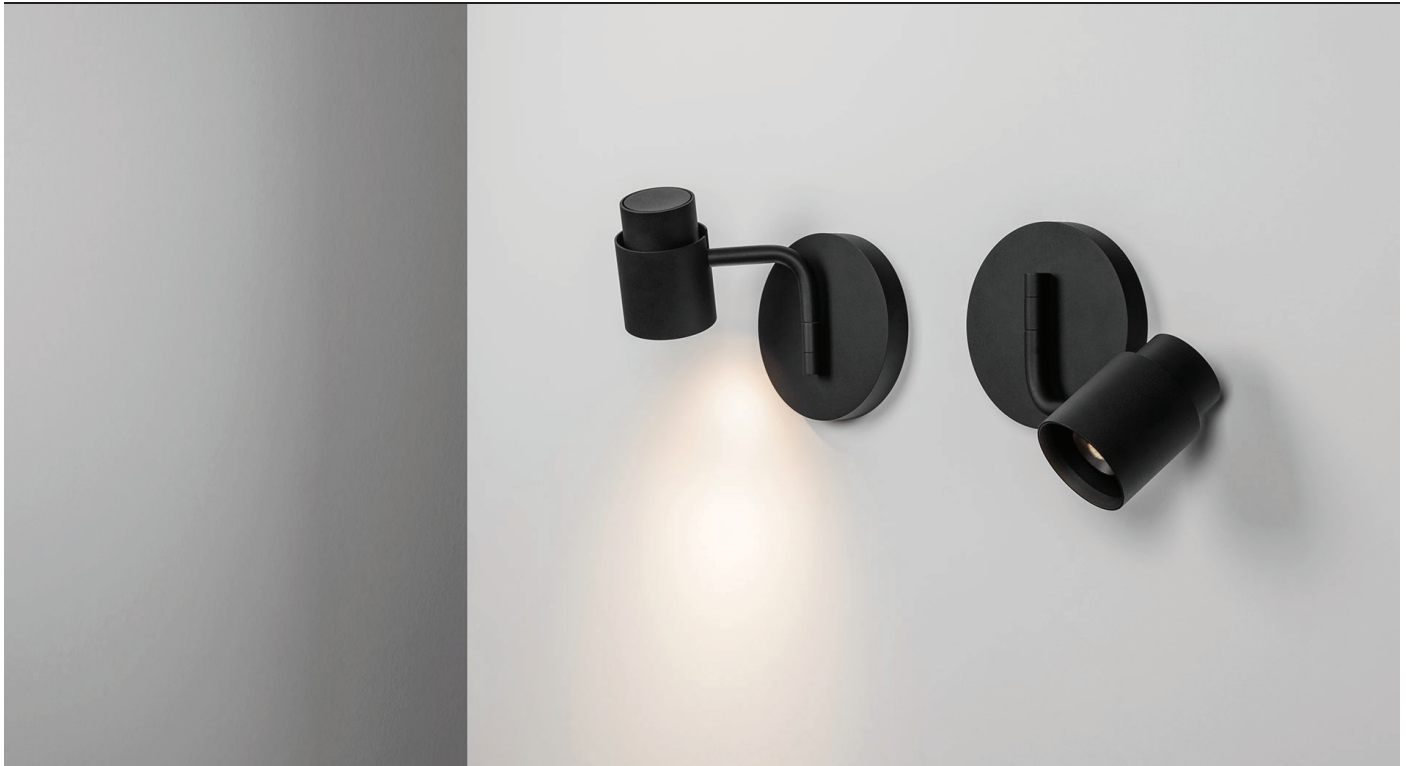

SPUN

WALL MOUNT

TYPE:

PROJECT NAME:

WALL MOUNTED

The Spun wall luminaire is an outcome of our cooperation with the Formford design studio and a complement to the spotlight luminaire line. The shapely lightshade and bent tube arm give it a classic form that perfectly matches modern interiors.

General and complementary lighting. It will work perfectly at establishments such as clubs, galleries, and hotels, but also as lighting for the office and home.

ORDERING INFO

Model	Finish	Output	LED	Voltage	Dimming
<input type="radio"/> L3833.2102	<i>See below</i>	<input type="radio"/> LED 12.8W	<input type="radio"/> 27K (2700K) <input type="radio"/> 30K (3000K) <input type="radio"/> 40K (4000K)	<input type="radio"/> 120V <input type="radio"/> 277V	<input type="radio"/> LTE (Leading/Trailing Edge Dim) <input type="radio"/> 010V (0-10V)

FINISH OPTIONS

-  001
Aluminum
-  002
Black
RAL 9005
-  003
White
RAL 9010
-  060
Snow White
RAL 9016
-  006
Graphite
RAL 7015

SPECIFICATION SHEET

Luminart[®]

WWW.LUMINARTLIGHTING.COM
Last updated: 10/28/19