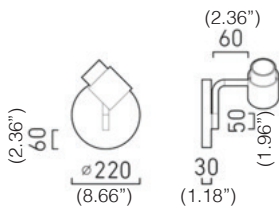

ORDERING INFO

Model	Finish	Output	LED	Voltage	Dimming
☐ L3833.2102	<i>See below</i>	☐ LED 12.8W	☐ 27K (2700K) ☐ 30K (3000K) ☐ 40K (4000K)	☐ 120V ☐ 277V	☐ LTE (Leading/Trailing Edge Dim) ☐ 010V (0-10V)

FINISH OPTIONS

- 001
  Aluminum
- 002
  Black
  RAL 9005
- 003
  White
  RAL 9010
- 060
  Snow White
  RAL 9016
- 006
  Graphite
  RAL 7015

SPECIFICATION SHEET

Luminart®

WWW.LUMINARTLIGHTING.COM
Last updated: 10/28/19