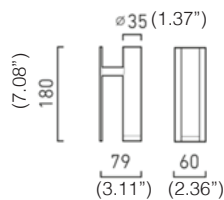

Installation Note:
Fixture includes 4" x 4" square backplate

ORDERING INFO

Model	Finish	Output	LED	Voltage	Dimming
☐ L3815.2106 (without switch)	<i>See below</i>	☐ LED 6.4W	☐ 27K (2700K)	☐ 120V	☐ LTE (Leading/Trailing Edge Dim)
☐ L3815.2107 (with infrared switch)			☐ 30K (3000K)	☐ 277V	☐ 010V (0-10V)
			☐ 40K (4000K)