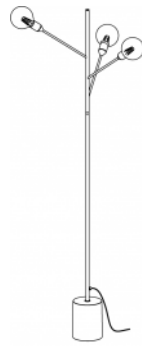

Lead grey

Matte copper

Matte gold

Metal structure

SPECIFICATION SHEET

BAOBAB

FLOOR LAMP

TYPE:

PROJECT NAME:

Floor lamp with 3 arms	ø 80 x 195 cm	lamp type 3xE26 max watt 42 W HES	L82BAOEPT195G01
Floor lamp with 6 arms	ø 80 x 200 cm	lamp type 6xE26 max watt 42 W HES	L82BAOEPT200G01

ORDERING INFO

Model (Order Code)

Finish

Voltage

Dimming

120V

LTE (Leading/Trailing Edge Dim)

Fixture comes with a 4" backplate that mounts to a standard junction box.

* on demand

195 cm
76.77"

16 cm
6.29"
80 cm
31.5"

200 cm
78.74"

16 cm
6.29"
80 cm
31.5"

SPECIFICATION SHEET

Luminart

WWW.LUMINARTLIGHTING.COM
Last updated: 10/13/20