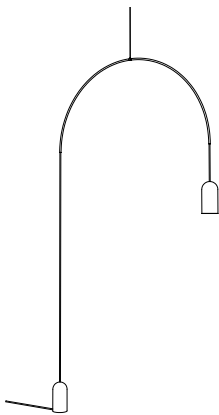

BOW

FLOOR LAMP

TYPE:

PROJECT NAME:

bow

design by david dolcini

Since Roman times, the 'arch' is one of the basics in architecture. It's part of our daily life (even if we don't notice it), and it expresses at the same time deepness, strength and equilibrium. 'bow' tries to translate the essence of the arch into a minimalistic luminaire. Gravity and balance, combined with the arch, are the other ingredients involved in the design of this product.

It is a small family composed by a floor/hanging lamp, and 7 different chandeliers (2, 4 or 6 bulbs).

bow floor

lamp type	retrofit LED
fitting	E26
max. watt	15W
voltage	120V
class	1
diameter	1300 mm (51.18")
width	100 mm (3.93")
height	800 (max 2500) mm (31.49")

order code bow classic

black T97F1IZL

order code bow mini

black T97F3IZL

bow XL floor

lamp type	retrofit LED
fitting	E26
max. watt	15W
voltage	120V
class	1
diameter	1700 mm (66.92")
width	100 mm (3.93")
height	800 (max 2500) mm (31.49")