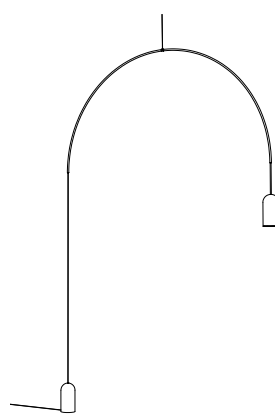

BOW

FLOOR LAMP

TYPE:

PROJECT NAME:

bow

design by david dolcini

Since Roman times, the 'arch' is one of the basics in architecture. It's part of our daily life (even if we don't notice it), and it expresses at the same time deepness, strength and equilibrium. 'bow' tries to translate the essence of the arch into a minimalistic luminaire. Gravity and balance, combined with the arch, are the other ingredients involved in the design of this product.

It is a small family composed by a floor/hanging lamp, and 7 different chandeliers (2, 4 or 6 bulbs).

bow floor

lamp type	retrofit LED
fitting	E26
max. watt	15W
voltage	120V
class	1
diameter	1300 mm (51.18")
width	100 mm (3.93")
height	800 (max 2500) mm (31.49")

order code bow classic

black T97F1IZL

order code bow mini

black T97F3IZL

bow XL floor

lamp type	retrofit LED
fitting	E26
max. watt	15W
voltage	120V
class	1
diameter	1700 mm (66.92")
width	100 mm (3.93")
height	800 (max 2500) mm (31.49")