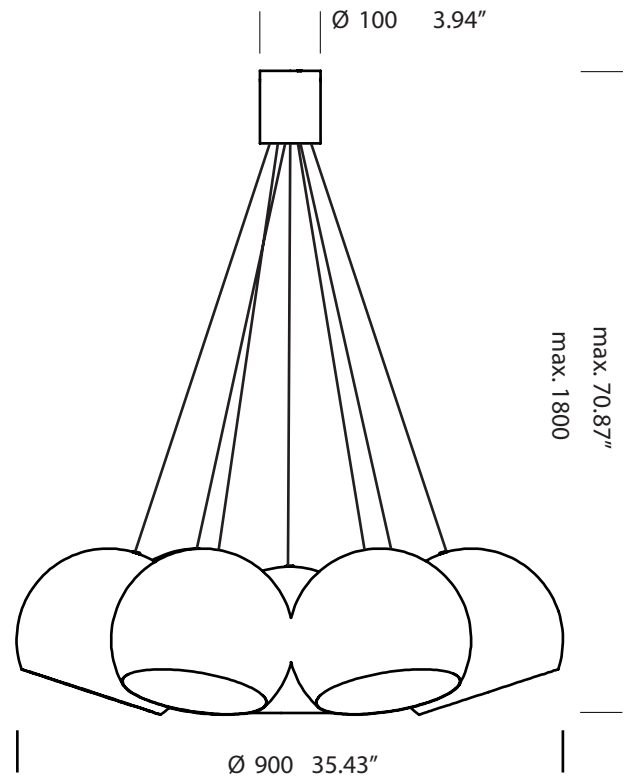

SPHERE 7 BIG

SUSPENSION

TYPE:

PROJECT NAME:

design by Alain Monnens

sphere 7 big

white / white painted
black / white painted

T46H6IWL
T46H6IZL

Installation note: Comes with a 4" backplate that mounts to a standard junction box

SPECIFICATION SHEET

The 'Sphere' is available in various different forms: a table or floor lamp, a single hanging lamp, a triple hanging lamp, a seven-armed hanging lamp, a wall lamp and a wall lamp with plug. This versatility means that the 'Sphere' is easy to combine in almost any interior. Its soft light and its simple but elegant outline bring a warm ambiance to every room. The 'soft touch' finishing gives an added dimension to a design concept which feels instinctively relaxing.