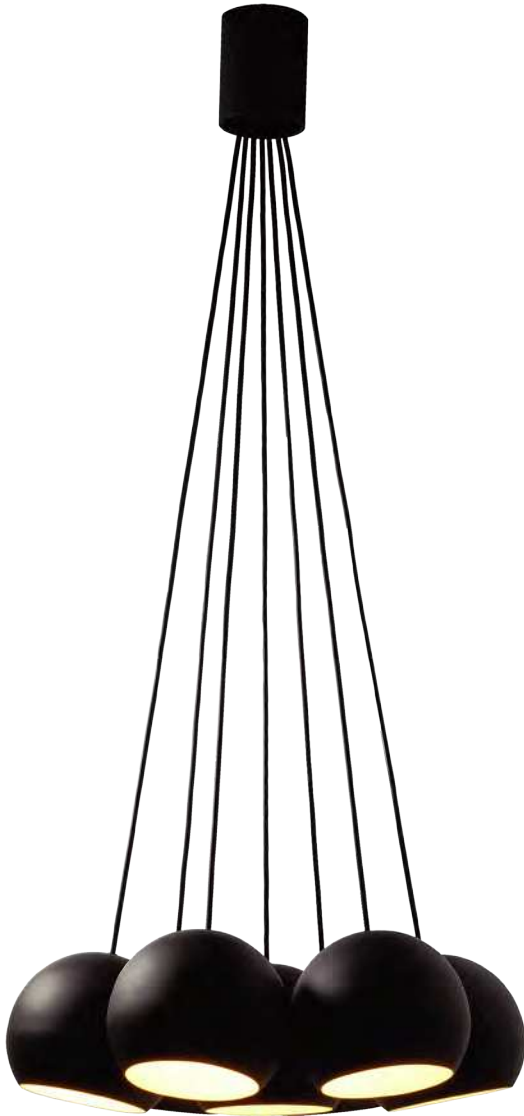

SPHERE 7 BIG

SUSPENSION

TYPE:

PROJECT NAME:

design by Alain Monnens

sphere 7 big

white / white painted
black / white painted

T46H6IWL
T46H6IZL

Installation note: Comes with a 4" backplate that mounts to a standard junction box

SPECIFICATION SHEET

The 'Sphere' is available in various different forms: a table or floor lamp, a single hanging lamp, a triple hanging lamp, a seven-armed hanging lamp, a wall lamp and a wall lamp with plug. This versatility means that the 'Sphere' is easy to combine in almost any interior. Its soft light and its simple but elegant outline bring a warm ambiance to every room. The 'soft touch' finishing gives an added dimension to a design concept which feels instinctively relaxing.