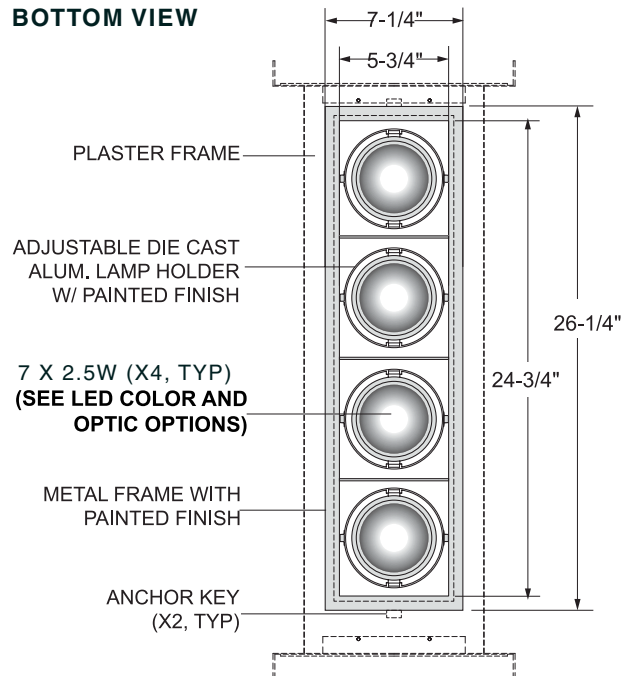

# MATRIX L FOUR

L4.240L 4 X 17W LED

TYPE:

PROJECT NAME:

<b>L4.240L</b>	-	-	-	-	-	<b>PLH240</b>	-	-
MODEL #		FINISH		LED COLOUR		OPTIC		HOUSING
								VOLTAGE

## SELECTION VIEW

## BOTTOM VIEW

### LED COLOUR

- 00 - 17W LED COOL WHITE 4300K  
 01 - 17W LED WARM WHITE 2700K