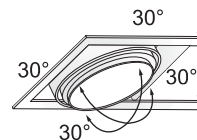

TILT ANGLE

SPECIFICATION SHEET

LEDOLOGY®