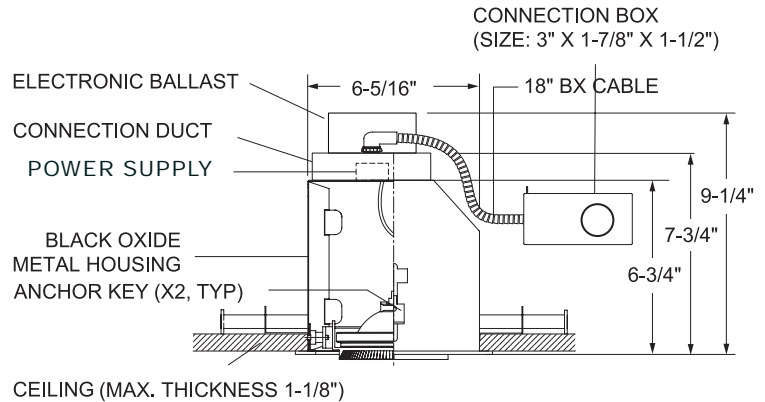

SECTION VIEW

BOTTOM VIEW

SPECIFICATION SHEET

OPTIC 10° - SPOT 25° - FLOOD

LED COLOUR 00 - 12W LED COOL WHITE 4300K
 01 - 12W LED WARM WHITE 2700K

METAL FINISH
 01. WHITE 02. BLACK 10. GREY

VOLTAGE 120V 220V

SELECTION VIEW

BOTTOM VIEW

CUT-OUT DIMENSIONS

METAL FINISH

01. WHITE 02. BLACK 10. GREY

LED COLOUR 00 - 17W LED COOL WHITE 4300K
 01 - 17W LED WARM WHITE 2700K

OPTIC 10° - SPOT 25° - FLOOD

VOLTAGE 120V 220V