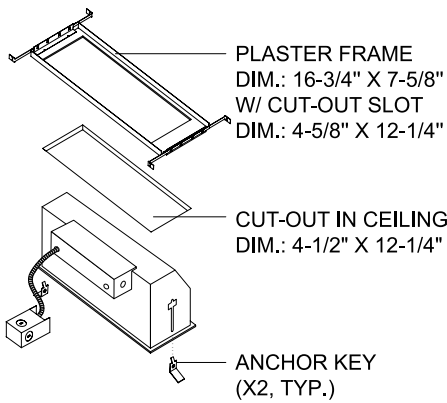

CUT-OUT DIMENSIONS

ACCESSORIES

- ☐ L4.050 - FROSTED GLASS
- ☐ L4.658 - COLORED GLASS
  05 - RED
  06 - YELLOW
  09 - SKY BLUE
- ☐ L4.675 - LOUVRE
- ☐ L4.111 - VISOR
- ☐ L4.113 - ANTIGLARE