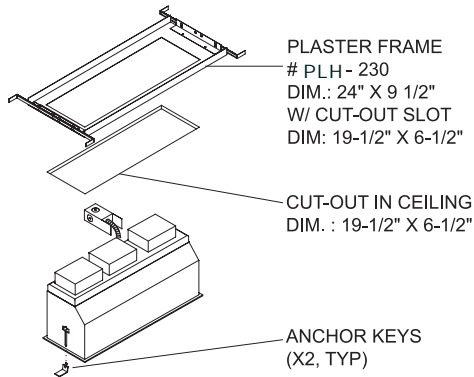

SECTION VIEW

BOTTOM VIEW

SPECIFICATION SHEET

OPTIC 10° - SPOT 25° - FLOOD

LED COLOUR 00 - 12W LED COOL WHITE 4300K
 01 - 12W LED WARM WHITE 2700K

METAL FINISH
 01. WHITE 02. BLACK 10. GREY

VOLTAGE 120V 220V

SELECTION VIEW

BOTTOM VIEW

CUT-OUT DIMENSIONS

METAL FINISH

01. WHITE 02. BLACK 10. GREY

LED COLOUR 00 - 17W LED COOL WHITE 4300K
 01 - 17W LED WARM WHITE 2700K

OPTIC 10° - SPOT 25° - FLOOD

VOLTAGE 120V 220V