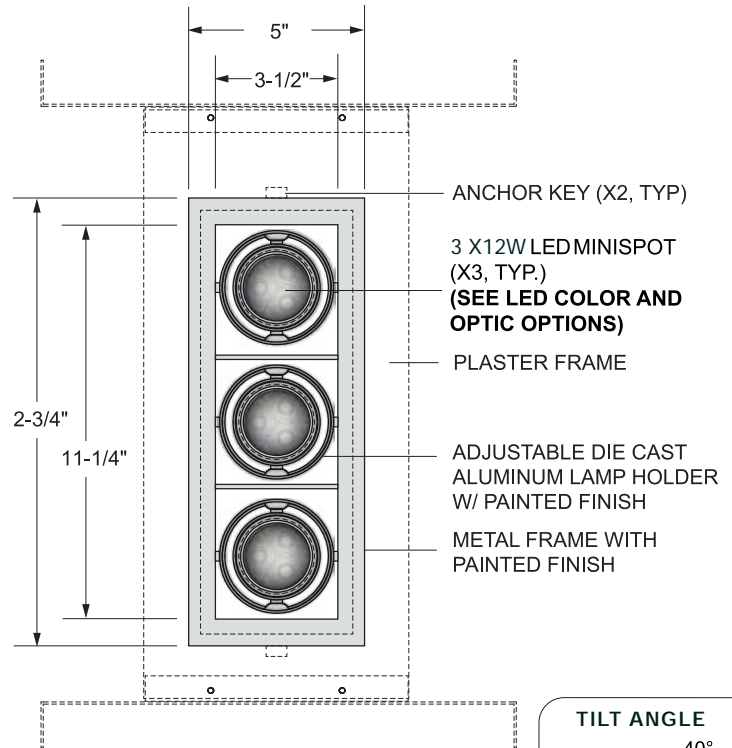

MATRIX S THREE LED

L4.130L 3 X 12W LED

TYPE:

PROJECT NAME:

L4.130L	-	-	-	-	-	PLH130	-	-
MODEL #	FINISH	LED COLOUR	OPTIC	HOUSING	VOLTAGE			

CUT-OUT DIMENSIONS

ACCESSORIES

- L4.050 - FROSTED GLASS
- L4.658 - COLORED GLASS
05 - RED
06 - YELLOW
09 - SKY BLUE
- L4.675 - LOUVRE
- L4.111 - VISOR
- L4.113 - ANTIGLARE

SECTION VIEW

BOTTOM VIEW

SPECIFICATION SHEET

OPTIC 10° - SPOT 25° - FLOOD

LED COLOUR 00 - 12W LED COOL WHITE 4300K
 01 - 12W LED WARM WHITE 2700K

METAL FINISH
 01. WHITE 02. BLACK 10. GREY

VOLTAGE 120V 220V

SELECTION VIEW

BOTTOM VIEW

CUT-OUT DIMENSIONS

METAL FINISH

01. WHITE 02. BLACK 10. GREY

LED COLOUR 00 - 17W LED COOL WHITE 4300K
 01 - 17W LED WARM WHITE 2700K

OPTIC 10° - SPOT 25° - FLOOD

VOLTAGE 120V 220V