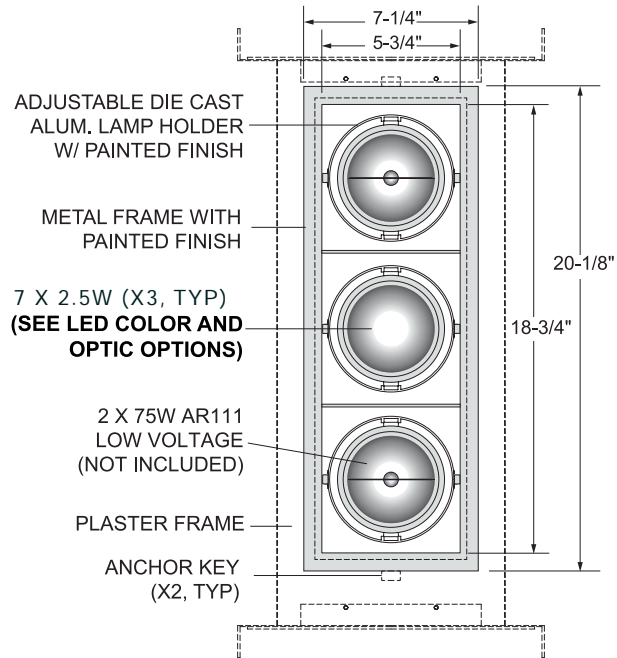

SECTION VIEW

BOTTOM VIEW

SPECIFICATION SHEET

OPTIC 10° - SPOT 25° - FLOOD

LED COLOUR 00 - 12W LED COOL WHITE 4300K
 01 - 12W LED WARM WHITE 2700K

METAL FINISH
 01. WHITE 02. BLACK 10. GREY

VOLTAGE 120V 220V

LEDOLOGY®

A **Luminart®** BRAND

WWW.LUMINARTLIGHTING.COM

MATRIX L THREE

L4.230L 3 X 17W LED

TYPE:

PROJECT NAME:

L4.230L	-	-	-	-	PLH230	-	-
MODEL #	FINISH	LED COLOUR	OPTIC	HOUSING	VOLTAGE		

SELECTION VIEW

BOTTOM VIEW

CUT-OUT DIMENSIONS

METAL FINISH

01. WHITE 02. BLACK 10. GREY

LED COLOUR 00 - 17W LED COOL WHITE 4300K
 01 - 17W LED WARM WHITE 2700K

OPTIC 10° - SPOT 25° - FLOOD

VOLTAGE 120V 220V