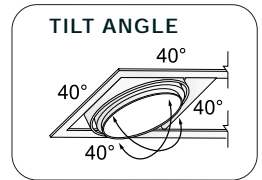

SECTION VIEW

BOTTOM VIEW

SPECIFICATION SHEET

OPTIC 10° - SPOT 25° - FLOOD

LED COLOUR 00 - 12W LED COOL WHITE 4300K
 01 - 12W LED WARM WHITE 2700K

METAL FINISH
 01. WHITE 02. BLACK 10. GREY

VOLTAGE 120V 220V

SELECTION VIEW

BOTTOM VIEW

CUT-OUT DIMENSIONS

METAL FINISH

01. WHITE 02. BLACK 10. GREY

LED COLOUR 00 - 17W LED COOL WHITE 4300K
 01 - 17W LED WARM WHITE 2700K

OPTIC 10° - SPOT 25° - FLOOD

VOLTAGE 120V 220V