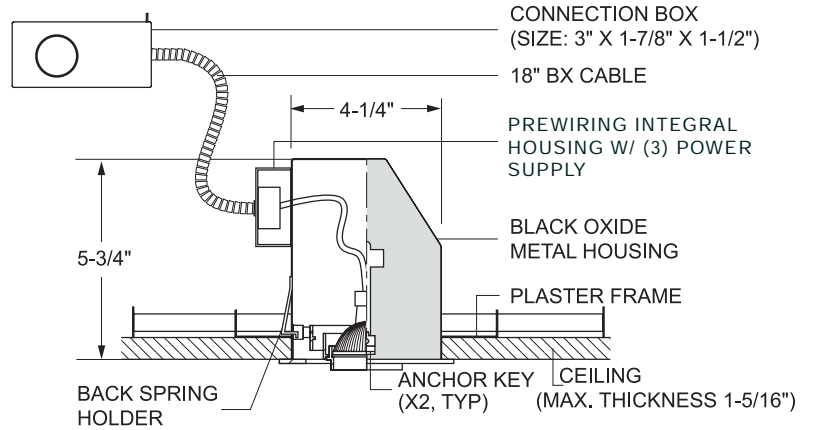

SECTION VIEW

BOTTOM VIEW

SPECIFICATION SHEET

OPTIC 10° - SPOT 25° - FLOOD

LED COLOUR 00 - 12W LED COOL WHITE 4300K
 01 - 12W LED WARM WHITE 2700K

METAL FINISH
 01. WHITE 02. BLACK 10. GREY

VOLTAGE 120V 220V

SELECTION VIEW

BOTTOM VIEW

CUT-OUT DIMENSIONS

METAL FINISH

01. WHITE 02. BLACK 10. GREY

LED COLOUR 00 - 17W LED COOL WHITE 4300K
 01 - 17W LED WARM WHITE 2700K

OPTIC 10° - SPOT 25° - FLOOD

VOLTAGE 120V 220V