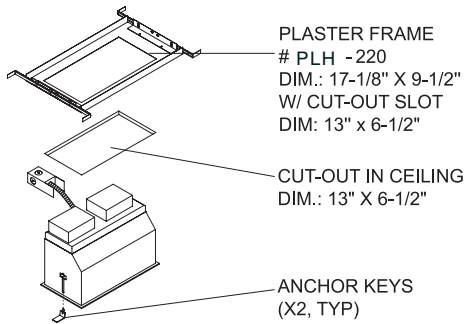

CUT-OUT DIMENSIONS

BOTTOM VIEW

METAL FINISH

01. WHITE 02. BLACK 10. GREY

LED COLOUR 00 - 17W LED COOL WHITE 4300K
 01 - 17W LED WARM WHITE 2700K

OPTIC 10° - SPOT 25° - FLOOD

VOLTAGE 120V 220V

TILT ANGLE