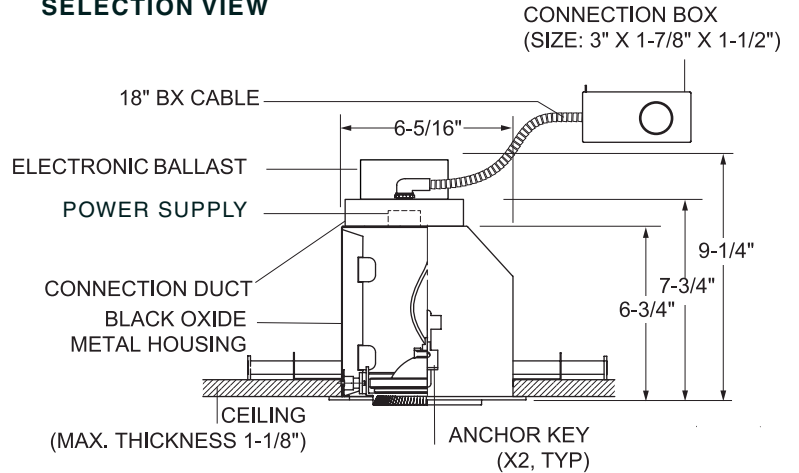

CUT-OUT DIMENSIONS

BOTTOM VIEW

METAL FINISH

01. WHITE 02. BLACK 10. GREY

LED COLOUR 00 - 17W LED COOL WHITE 4300K
 01 - 17W LED WARM WHITE 2700K

OPTIC 10° - SPOT 25° - FLOOD

VOLTAGE 120V 220V

TILT ANGLE