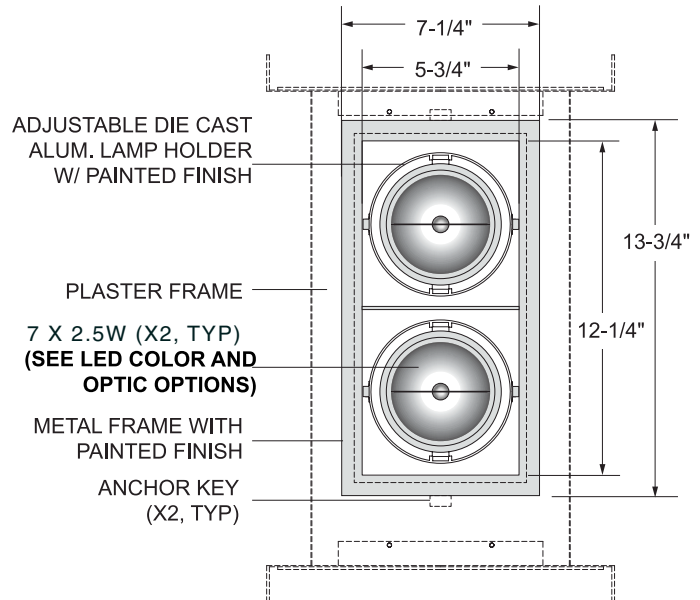

LED COLOUR

OPTIC

HOUSING

VOLTAGE

CUT-OUT DIMENSIONS

ACCESSORIES

OPTIC 10° - SPOT 25° - FLOOD

LED COLOUR 00 - 12W LED COOL WHITE 4300K
 01 - 12W LED WARM WHITE 2700K

METAL FINISH

01. WHITE 02. BLACK 10. GREY

SECTION VIEW

BOTTOM VIEW

TILT ANGLE

VOLTAGE 120V 220V

SPECIFICATION SHEET

LEDOLOGY®

A Luminart® BRAND

WWW.LUMINARTLIGHTING.COM

MATRIX L TWO

L4.220L 2 X 17W LED

TYPE:

PROJECT NAME:

L4.220L	-	-	-	-	-	PLH220	-	-
MODEL #		FINISH		LED COLOUR		OPTIC		HOUSING
								VOLTAGE

SELECTION VIEW

CUT-OUT DIMENSIONS

BOTTOM VIEW

METAL FINISH

01. WHITE 02. BLACK 10. GREY

LED COLOUR 00 - 17W LED COOL WHITE 4300K
 01 - 17W LED WARM WHITE 2700K

OPTIC 10° - SPOT 25° - FLOOD

VOLTAGE 120V 220V

TILT ANGLE