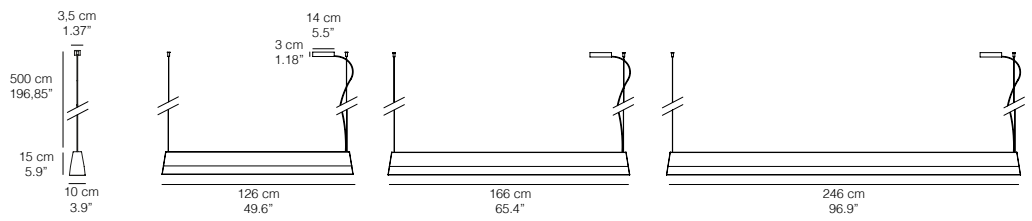

## SUSPENSION

TYPE:

PROJECT NAME:

	DIMENSIONS		COLORS	LIGHT SOURCES
<b>BLONDE 126</b> L3229SP1260X	126X15X10	49.6X5.9X3.9	White / Anthracite / Bronzed brass / Concrete	LED  2700K (3000K On Demand)
<b>BLONDE 166</b> L3229SP1660X	166X15X10	65.4X5.9X3.9	White / Anthracite / Bronzed brass / Concrete	84W - DIRECT/INDIRECT LIGHT - 7000 Lumen
<b>BLONDE 246</b> L3229SP2460X	246X15X10	96.9X5.9X3.9	White / Anthracite / Bronzed brass / Concrete	113W - DIRECT/INDIRECT LIGHT - 9400 Lumen
				171W - DIRECT/INDIRECT LIGHT - 14200 Lumen

Installation note: Comes with a 4" backplate that mounts to a standard junction box

SPECIFICATION SHEET