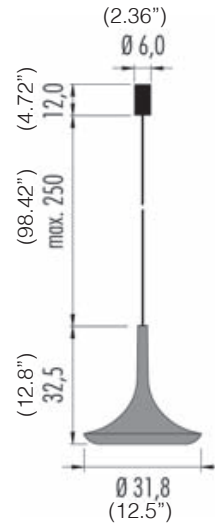

CLUB C3

SUSPENSION

TYPE:

PROJECT NAME:

IP20 ©

120V

9W

CRI>90

L173C3C.2 ☐ L. ☐

on/off

☐ Led color

Nominal lm

Beam spread

2 = 2700°K

1155

60°

☐	Frame	Canopy
02	● Black	Black
06	○ White	Black
B	● Blue	Black
G	● Green	Black
P	● Rose	Black
R	● Red	Black

Black coaxial power supply cable

SPECIFICATION SHEET

Luminart

WWW.LUMINARTLIGHTING.COM
Last updated: 08/25/20