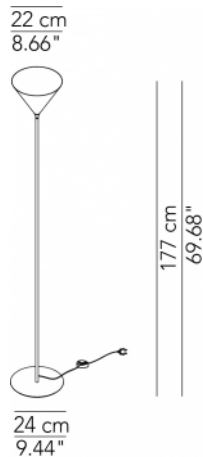

ABC

FLOOR LAMP

TYPE:

PROJECT NAME:

Floor lamp	ø 24 x 177 cm	lamp type 1xE27 max watt 105 W HES	L82CCCEPT022G01
Floor lamp	ø 24 x 177 cm	lamp type 1 led module 19,3 W luminous efficacy 2900 Lm light colour 2700 K DIM dali / triac cri >80	L82CCCEPT022G13

ORDERING INFO

Model (Order Code)

Finish

Voltage

Dimming

☐ 120V

☐ LTE (Leading/Trailing Edge Dim)

☐ 277V

☐ 010V (0-10V)

Please note: 277V is only compatible with 0-10V dimming. Screw-in bulbs are only compatible with 120V with LTE dimming.

SPECIFICATION SHEET

Luminart®

WWW.LUMINARTLIGHTING.COM
Last updated: 10/13/20