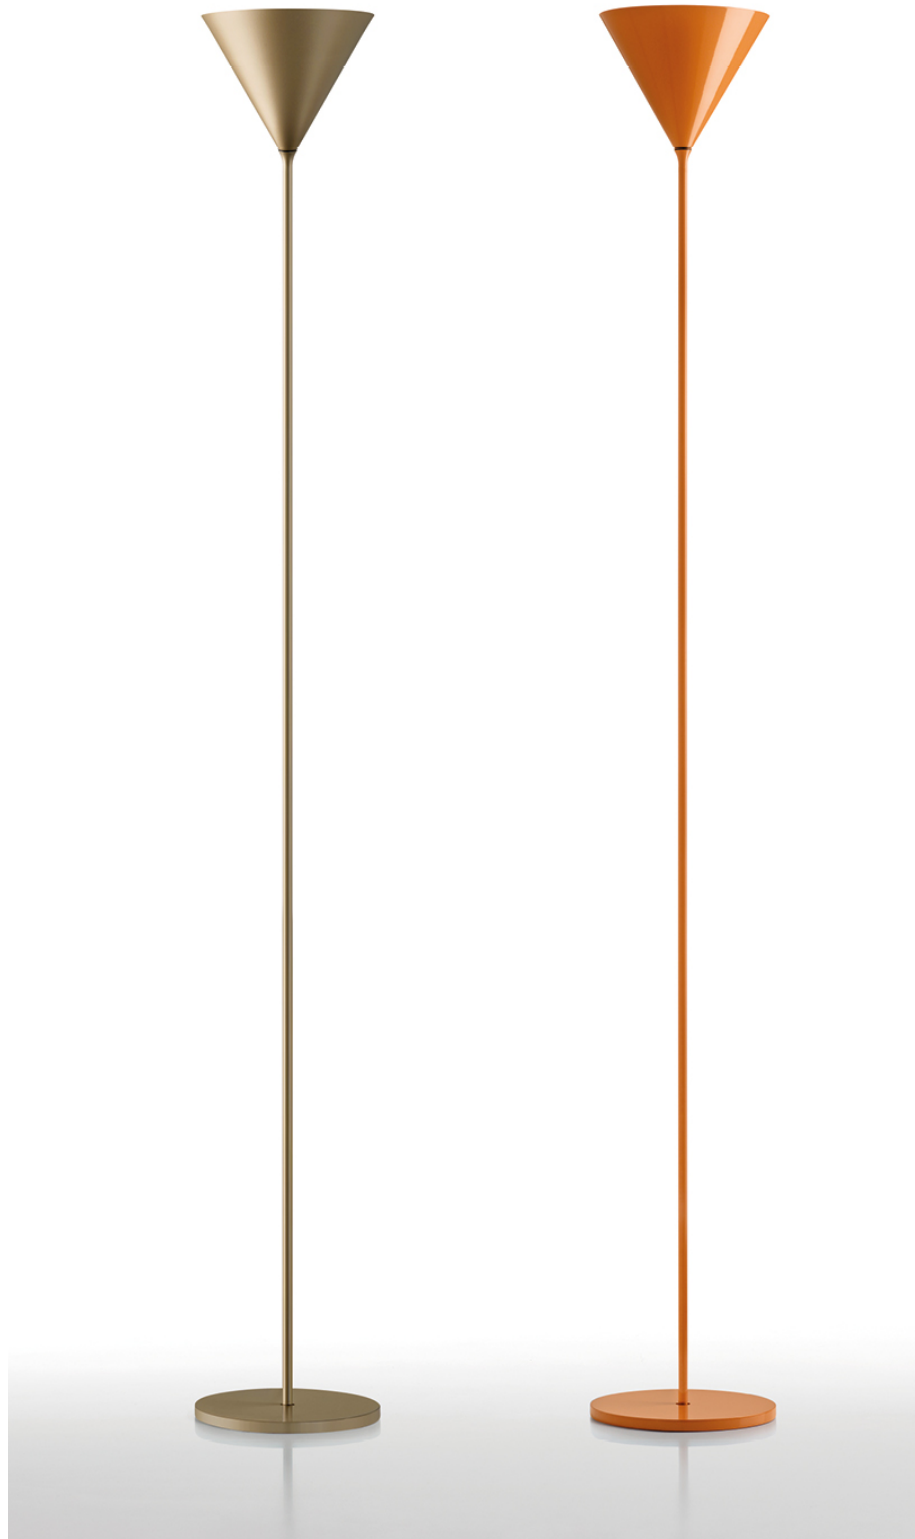

ABC

FLOOR LAMP

TYPE:

PROJECT NAME:

Finish

Colors:

White

Lead grey

Swamp green

Caramel

Matte gold

Metal diffuser

IP20

* on demand

SPECIFICATION SHEET

Luminart[®]

WWW.LUMINARTLIGHTING.COM
Last updated: 10/13/20

ABC

FLOOR LAMP

TYPE:

PROJECT NAME:

Floor lamp	ø 24 x 177 cm	lamp type 1xE27 max watt 105 W HES	L82CCCEPT022G01
Floor lamp	ø 24 x 177 cm	lamp type 1 led module 19,3 W luminous efficacy 2900 Lm light colour 2700 K DIM dali / triac cri >80	L82CCCEPT022G13