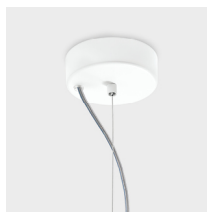

ATOLLO

SUSPENSION

TYPE:

PROJECT NAME:

Finish

Colors:

White

Diffuser in polyethylene, metal structure

Different colours on demand for minimum purchasing quantity

IP31

SPECIFICATION SHEET

Connection for suspension 1 steel cable

Canopy with 1 steel cable for Atollo d.70-100

Canopy with 1 steel cable for Atollo d.150

Canopy for Atollo with 3-4 steel cables

Inner fitting with rotating downlight

** cable on measure

ATOLLO

SUSPENSION

TYPE:

PROJECT NAME:

Pendant lamp - ø 70	ø 70 x 20 cm 13 Kg	lamp type 6xE26 max watt 42W HES	L82ATIESO070D01
	ø 70 x 20 cm 13 Kg	lamp type 1 led strip 40W luminous efficacy 7000 Lm light colour 3000 K cri >80	L82ATIESO070D41
Pendant lamp - ø 100	ø 100 x 22 cm 13 Kg	lamp type 8xE26 max watt 42W HES	L82ATIESO100D01
	ø 100 x 22 cm 13 Kg	lamp type 1 led strip 55W luminous efficacy 9300 Lm light colour 3000 K cri >80	L82ATIESO100D41
Pendant lamp - ø 150	ø 150 x h 28 cm 50 Kg	lamp type 12xE26 max watt 42W HES	L82ATIESO150D01
	ø 150 x h 28 cm 50 Kg	lamp type 1 led strip 82W luminous efficacy 14000 Lm light colour 3000 K cri >80	L82ATIESO150D41