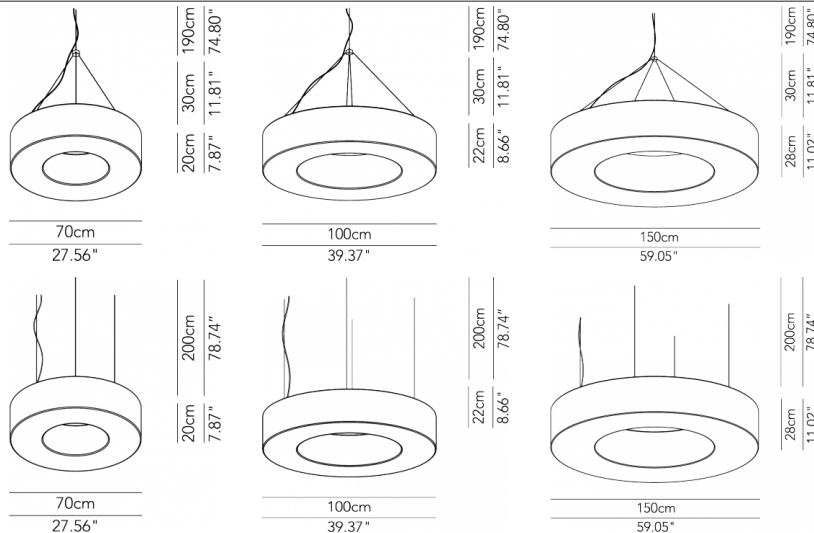

Canopy for Atollo with 3-4 steel cables

Inner fitting with rotating downlight

** cable on measure

ATOLLO

SUSPENSION

TYPE:

PROJECT NAME:

Pendant lamp - ø 70	ø 70 x 20 cm 13 Kg	lamp type 6xE26 max watt 42W HES	L82ATIESO070D01
	ø 70 x 20 cm 13 Kg	lamp type 1 led strip 40W luminous efficacy 7000 Lm light colour 3000 K cri >80	L82ATIESO070D41
Pendant lamp - ø 100	ø 100 x 22 cm 13 Kg	lamp type 8xE26 max watt 42W HES	L82ATIESO100D01
	ø 100 x 22 cm 13 Kg	lamp type 1 led strip 55W luminous efficacy 9300 Lm light colour 3000 K cri >80	L82ATIESO100D41
Pendant lamp - ø 150	ø 150 x h 28 cm 50 Kg	lamp type 12xE26 max watt 42W HES	L82ATIESO150D01
	ø 150 x h 28 cm 50 Kg	lamp type 1 led strip 82W luminous efficacy 14000 Lm light colour 3000 K cri >80	L82ATIESO150D41

- LTE (Leading/Trailing Edge Dim)
 010V (0-10V)

Fixture comes with a 4" backplate that mounts to a standard junction box.

Please note: 277V is only compatible with 0-10V dimming. Screw-in bulbs are only compatible with 120V with LTE dimming.