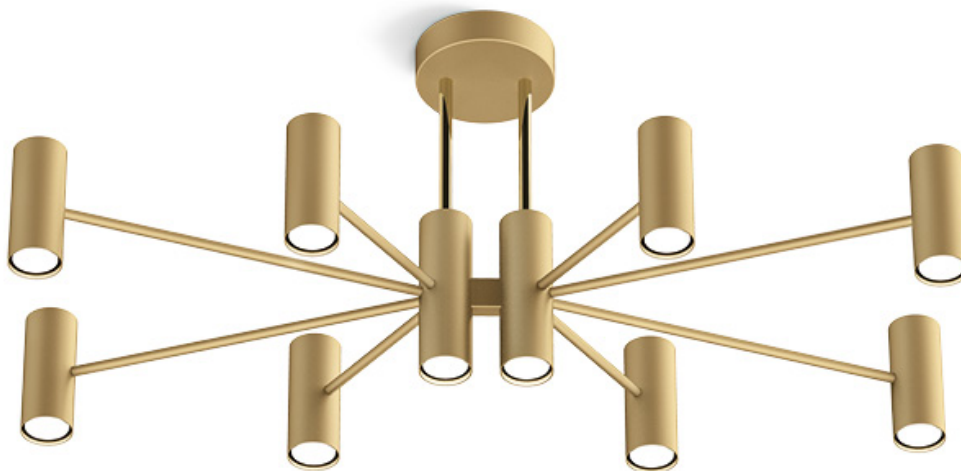

CHANDELIER

CEILING

TYPE:

PROJECT NAME:

Finish

Colors:

White Gold

Black

Matte gold

Dark teal

Metal structure

Uplight and
downlight

IP20

SPECIFICATION SHEET

Luminart

WWW.LUMINARTLIGHTING.COM