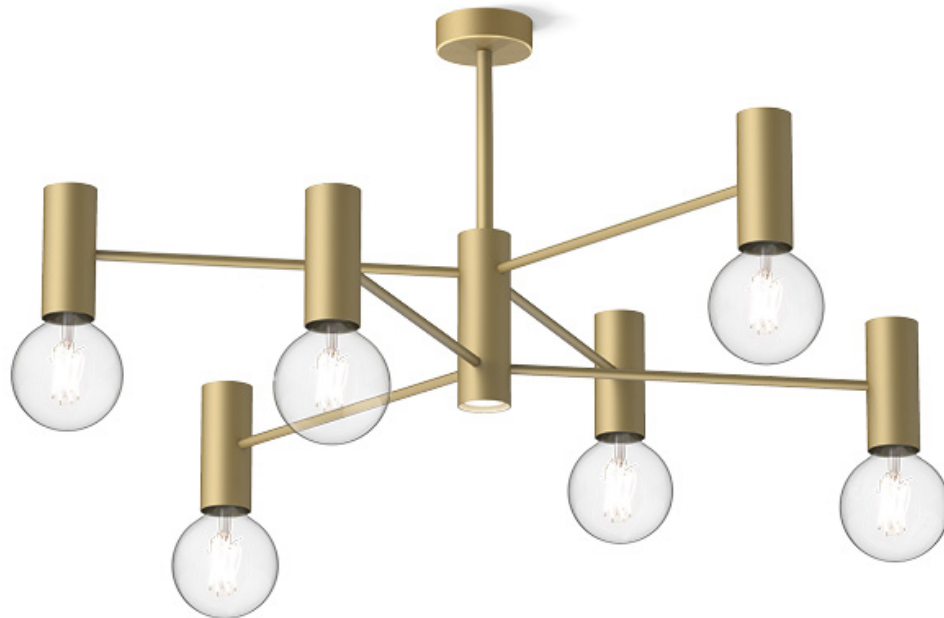

CHANDELIER

CEILING

TYPE:

PROJECT NAME:

Finish

Colors:

White

Gold

Black

Matte gold

Dark teal

Metal structure

Uplight and
downlight

IP20

SPECIFICATION SHEET

* on demand

Luminart

WWW.LUMINARTLIGHTING.COM

CHANDELIER

CEILING

TYPE:

PROJECT NAME:

Ceiling lamp - ø 100	ø 107 x 62 cm 10 Kg	lamp type 6xE26 LED 15W + 7xGU10 LED 4.5W	L82CHAEPL100G01
Ceiling lamp - ø 100	ø 100 x 49 cm 10 Kg	lamp type 13xGU10 LED 4.5W	L82CHAEPL100G11
Ceiling lamp - ø 140	ø 147 x 62 cm 12 Kg	lamp type 6xE26 LED 15W + 7xGU10 4.5W	L82CHAEPL140G01
Ceiling lamp - ø 140	ø 140 x 49 cm 12 Kg	lamp type 13xGU10 LED 4.5W	L82CHAEPL140G11

ORDERING INFO

Model (Order Code)

Finish

Voltage

Dimming

120V

LTE (Leading/Trailing Edge Dim)

Fixture comes with a 4" backplate that mounts to a standard junction box.