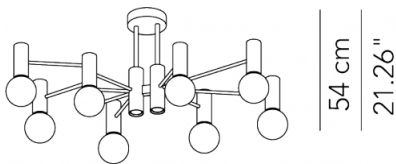

L82CHAEPL140G01

49 cm
19.29"

140 cm
55.12"

L82CHAEPL140G11

SPECIFICATION SHEET

Luminart

WWW.LUMINARTLIGHTING.COM

CHANDELIER

CEILING

TYPE:

PROJECT NAME:

Ceiling lamp - L. 100	ø 110 x 55 x 54 cm 12 Kg	lamp type 8xE26 LED 15W + 10xGU10 LED 4.5W	L82CHLEPL100G01
Ceiling lamp - L. 100	ø 105 x 48 x 44 cm 12 Kg	lamp type 18xGU10 LED 4.5W	L82CHLEPL100G11
Ceiling lamp - L. 150	ø 150 x 70 x 54 cm 14 Kg	lamp type 8xE26 LED 15W + 10xGU10 LED 4.5W	L82CHLEPL150G01
Ceiling lamp - L. 150	ø 140 x 65 x 44 cm 14 Kg	lamp type 18xGU10 LED 4.5W	L82CHLEPL150G11

110 cm 55 cm
43.31" 21.65"

L82CHLEPL100G01

105 cm 48 cm
41.34" 18.9"

L82CHLEPL100G11

150 cm 70 cm
59.06" 27.56"

L82CHLEPL150G01

140 cm 65 cm
55.12" 25.59"

L82CHLEPL150G11