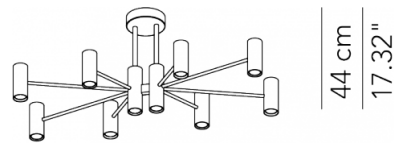

L82CHAEPL140G01

49 cm
19.29"

140 cm
55.12"

L82CHAEPL140G11

SPECIFICATION SHEET

Luminart

WWW.LUMINARTLIGHTING.COM

CHANDELIER

CEILING

TYPE:

PROJECT NAME:

Ceiling lamp - L. 100	ø 110 x 55 x 54 cm 12 Kg	lamp type 8xE26 LED 15W + 10xGU10 LED 4.5W	L82CHLEPL100G01
Ceiling lamp - L. 100	ø 105 x 48 x 44 cm 12 Kg	lamp type 18xGU10 LED 4.5W	L82CHLEPL100G11
Ceiling lamp - L. 150	ø 150 x 70 x 54 cm 14 Kg	lamp type 8xE26 LED 15W + 10xGU10 LED 4.5W	L82CHLEPL150G01
Ceiling lamp - L. 150	ø 140 x 65 x 44 cm 14 Kg	lamp type 18xGU10 LED 4.5W	L82CHLEPL150G11

110 cm 55 cm
43.31" 21.65"

L82CHLEPL100G01

105 cm 48 cm
41.34" 18.9"

L82CHLEPL100G11

150 cm 70 cm
59.06" 27.56"

L82CHLEPL150G01

140 cm 65 cm
55.12" 25.59"

L82CHLEPL150G11