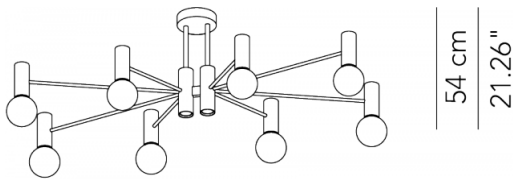

L82CHAEPL140G01

49 cm
19.29"

140 cm
55.12"

L82CHAEPL140G11

SPECIFICATION SHEET

Luminart

WWW.LUMINARTLIGHTING.COM

CHANDELIER

CEILING

TYPE:

PROJECT NAME:

Ceiling lamp - L. 100	ø 110 x 55 x 54 cm 12 Kg	lamp type 8xE26 LED 15W + 10xGU10 LED 4.5W	L82CHLEPL100G01
Ceiling lamp - L. 100	ø 105 x 48 x 44 cm 12 Kg	lamp type 18xGU10 LED 4.5W	L82CHLEPL100G11
Ceiling lamp - L. 150	ø 150 x 70 x 54 cm 14 Kg	lamp type 8xE26 LED 15W + 10xGU10 LED 4.5W	L82CHLEPL150G01
Ceiling lamp - L. 150	ø 140 x 65 x 44 cm 14 Kg	lamp type 18xGU10 LED 4.5W	L82CHLEPL150G11

110 cm 55 cm
43.31" 21.65"

L82CHLEPL100G01

105 cm 48 cm
41.34" 18.9"

L82CHLEPL100G11

150 cm 70 cm
59.06" 27.56"

L82CHLEPL150G01

140 cm 65 cm
55.12" 25.59"

L82CHLEPL150G11