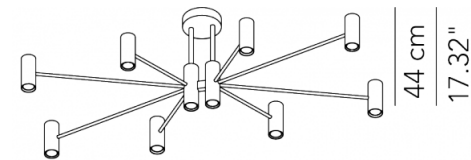

L82CHAEPL140G01

49 cm
19.29"

140 cm
55.12"

L82CHAEPL140G11

SPECIFICATION SHEET

Luminart

WWW.LUMINARTLIGHTING.COM

CHANDELIER

110 cm 55 cm
43.31" 21.65"

L82CHLEPL100G01

105 cm 48 cm
41.34" 18.9"

L82CHLEPL100G11

150 cm 70 cm
59.06" 27.56"

L82CHLEPL150G01

140 cm 65 cm
55.12" 25.59"

L82CHLEPL150G11