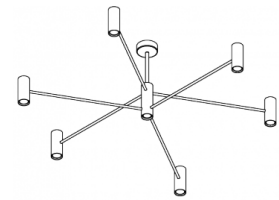

Luminart

WWW.LUMINARTLIGHTING.COM

CHANDELIER

CEILING

TYPE:

PROJECT NAME:

Ceiling lamp - ø 100	ø 107 x 62 cm 10 Kg	lamp type 6xE26 LED 15W + 7xGU10 LED 4.5W	L82CHAEPL100G01
Ceiling lamp - ø 100	ø 100 x 49 cm 10 Kg	lamp type 13xGU10 LED 4.5W	L82CHAEPL100G11
Ceiling lamp - ø 140	ø 147 x 62 cm 12 Kg	lamp type 6xE26 LED 15W + 7xGU10 4.5W	L82CHAEPL140G01
Ceiling lamp - ø 140	ø 140 x 49 cm 12 Kg	lamp type 13xGU10 LED 4.5W	L82CHAEPL140G11

62 cm
24.41"

107 cm
41.13"

L82CHAEPL100G01

49 cm
19.29"

100 cm
39.37"

L82CHAEPL100G11

62 cm
24.41"

147 cm
57.87"

L82CHAEPL140G01

49 cm
19.29"

140 cm
55.12"

L82CHAEPL140G11

SPECIFICATION SHEET

Luminart

WWW.LUMINARTLIGHTING.COM

CHANDELIER