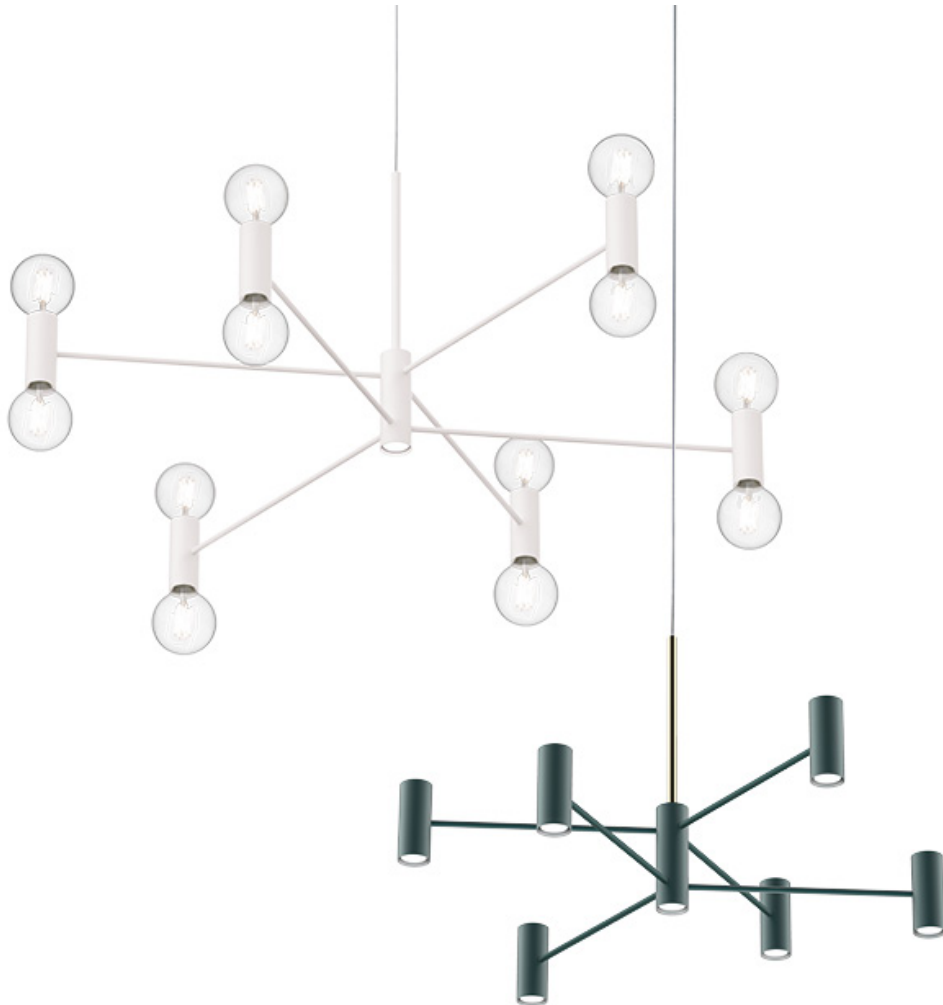

# CHANDELIER

SUSPENSION

TYPE:

PROJECT NAME:

## Finish

Colors:

White Gold

Black

Matte gold

Dark teal

Metal structure

Uplight and  
downlight

# CHANDELIER

SUSPENSION

TYPE:

PROJECT NAME:

<b>Pendant lamp - ø 100</b>	ø 107 x 76 cm 10 Kg	lamp type 12xE26 LED 15W + 1xGU10 LED 4.5W	L82CHAESO100G01
<b>Pendant lamp - ø 100</b>	ø 100 x 63 cm 10 Kg	lamp type 13xGU10 LED 4.5W	L82CHAESO100G11
<b>Pendant lamp - ø 140</b>	ø 147 x 76 cm 12 Kg	lamp type 12xE26 LED 15W + 1xGU10 LED 4.5W	L82CHAESO140G01
<b>Pendant lamp - ø 140</b>	ø 140 x 63 cm 12 Kg	lamp type 13xGU10 LED 4.5W	L82CHAESO140G11

## ORDERING INFO

Model (Order Code)

Finish

Voltage

Dimming

120V

LTE (Leading/Trailing Edge Dim)

Fixture comes with a 4" backplate that mounts to a standard junction box.