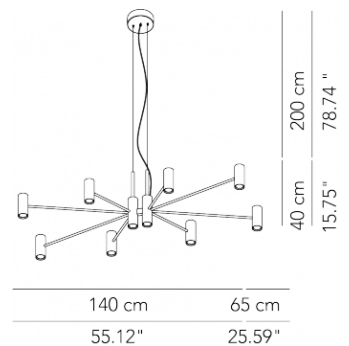

L82CHLESO150G11

SPECIFICATION SHEET