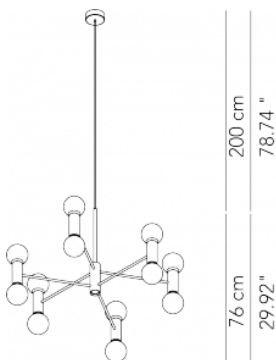

# CHANDELIER

SUSPENSION

TYPE:

PROJECT NAME:

<b>Pendant lamp - ø 100</b>	ø 107 x 76 cm 10 Kg	lamp type 12xE26 LED 15W + 1xGU10 LED 4.5W	L82CHAESO100G01
<b>Pendant lamp - ø 100</b>	ø 100 x 63 cm 10 Kg	lamp type 13xGU10 LED 4.5W	L82CHAESO100G11
<b>Pendant lamp - ø 140</b>	ø 147 x 76 cm 12 Kg	lamp type 12xE26 LED 15W + 1xGU10 LED 4.5W	L82CHAESO140G01
<b>Pendant lamp - ø 140</b>	ø 140 x 63 cm 12 Kg	lamp type 13xGU10 LED 4.5W	L82CHAESO140G11

## ORDERING INFO

Model (Order Code)

Finish

Voltage

Dimming

120V

LTE (Leading/Trailing Edge Dim)

Fixture comes with a 4" backplate that mounts to a standard junction box.

107 cm  
41.13"

L82CHAESO100G01

100 cm  
39.37"

L82CHAESO100G11

147 cm  
57.87"

L82CHAESO140G01

140 cm  
55.12"

L82CHAESO140G11