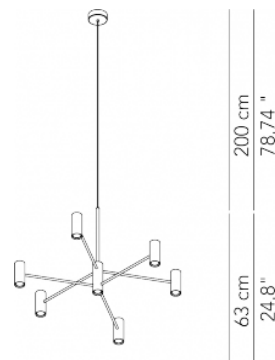

# CHANDELIER

SUSPENSION

TYPE:

PROJECT NAME:

<b>Pendant lamp - ø 100</b>	ø 107 x 76 cm 10 Kg	lamp type 12xE26 LED 15W + 1xGU10 LED 4.5W	L82CHAESO100G01
<b>Pendant lamp - ø 100</b>	ø 100 x 63 cm 10 Kg	lamp type 13xGU10 LED 4.5W	L82CHAESO100G11
<b>Pendant lamp - ø 140</b>	ø 147 x 76 cm 12 Kg	lamp type 12xE26 LED 15W + 1xGU10 LED 4.5W	L82CHAESO140G01
<b>Pendant lamp - ø 140</b>	ø 140 x 63 cm 12 Kg	lamp type 13xGU10 LED 4.5W	L82CHAESO140G11

## ORDERING INFO

Model (Order Code)

Finish

Voltage

Dimming

120V

LTE (Leading/Trailing Edge Dim)

Fixture comes with a 4" backplate that mounts to a standard junction box.

107 cm  
41.13"

L82CHAESO100G01

100 cm  
39.37"

L82CHAESO100G11

147 cm  
57.87"

L82CHAESO140G01

140 cm  
55.12"

L82CHAESO140G11