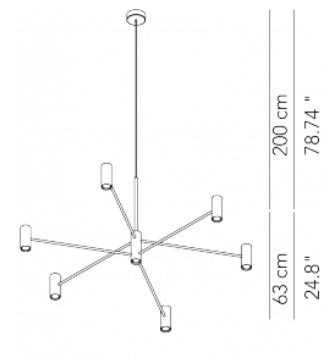

# CHANDELIER

SUSPENSION

TYPE:

PROJECT NAME:

<b>Pendant lamp - ø 100</b>	ø 107 x 76 cm 10 Kg	lamp type 12xE26 LED 15W + 1xGU10 LED 4.5W	L82CHAESO100G01
<b>Pendant lamp - ø 100</b>	ø 100 x 63 cm 10 Kg	lamp type 13xGU10 LED 4.5W	L82CHAESO100G11
<b>Pendant lamp - ø 140</b>	ø 147 x 76 cm 12 Kg	lamp type 12xE26 LED 15W + 1xGU10 LED 4.5W	L82CHAESO140G01
<b>Pendant lamp - ø 140</b>	ø 140 x 63 cm 12 Kg	lamp type 13xGU10 LED 4.5W	L82CHAESO140G11

107 cm  
41.13"

L82CHAESO100G01

100 cm  
39.37"

L82CHAESO100G11

147 cm  
57.87"

L82CHAESO140G01

140 cm  
55.12"

L82CHAESO140G11