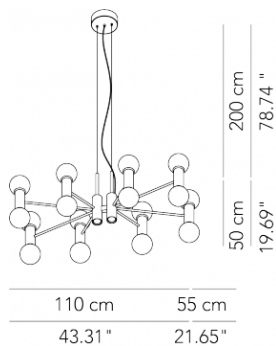

CHANDELIER

SUSPENSION

TYPE:

PROJECT NAME:

Pendant lamp - L. 100	ø 110 x 55 x 50 cm 12 Kg	lamp type 16xE26 LED 15W + 2xGU10 LED 4.5W	L82CHLESO100G01
Pendant lamp - L. 100	ø 105 x 48 x 40 cm 12 Kg	lamp type 18xGU10 LED 4.5W	L82CHLESO100G11
Pendant lamp - L. 150	ø 150 x 70 x 50 cm 14 Kg	lamp type 16xE26 LED 15W + 2xGU10 LED 4.5W	L82CHLESO150G01
Pendant lamp - L. 150	ø 140 x 65 x 40 cm 14 Kg	lamp type 18xGU10 LED 4.5W	L82CHLESO150G11

ORDERING INFO

Model (Order Code)

Finish

Voltage

Dimming

☐ 120V

☐ LTE (Leading/Trailing Edge Dim)

Fixture comes with a 4" backplate that mounts to a standard junction box.

L82CHLESO100G01