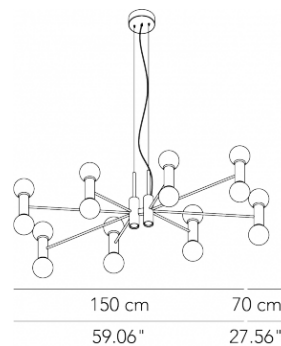

L82CHLESO150G01