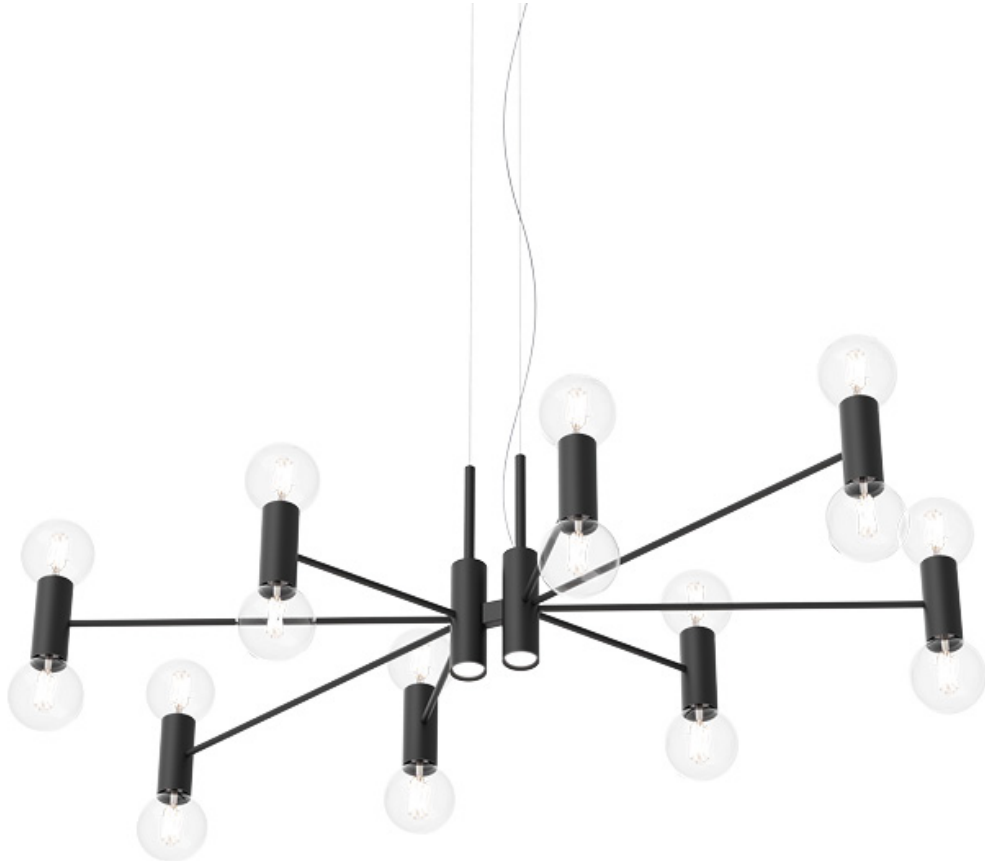

# CHANDELIER

SUSPENSION

TYPE:

PROJECT NAME:

<b>Pendant lamp - ø 100</b>	ø 107 x 76 cm 10 Kg	lamp type 12xE26 LED 15W + 1xGU10 LED 4.5W	L82CHAESO100G01
<b>Pendant lamp - ø 100</b>	ø 100 x 63 cm 10 Kg	lamp type 13xGU10 LED 4.5W	L82CHAESO100G11
<b>Pendant lamp - ø 140</b>	ø 147 x 76 cm 12 Kg	lamp type 12xE26 LED 15W + 1xGU10 LED 4.5W	L82CHAESO140G01
<b>Pendant lamp - ø 140</b>	ø 140 x 63 cm 12 Kg	lamp type 13xGU10 LED 4.5W	L82CHAESO140G11

## Finish

Colors:

White Gold

Black

Matte gold

Dark teal

Metal structure

Uplight and  
downlight