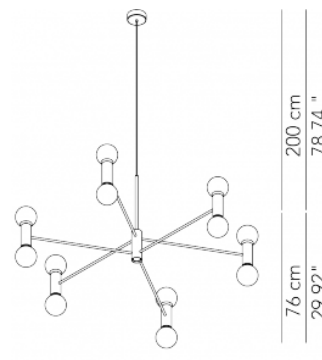

# CHANDELIER

SUSPENSION

TYPE:

PROJECT NAME:

<b>Pendant lamp - ø 100</b>	ø 107 x 76 cm 10 Kg	lamp type 12xE26 LED 15W + 1xGU10 LED 4.5W	L82CHAESO100G01
<b>Pendant lamp - ø 100</b>	ø 100 x 63 cm 10 Kg	lamp type 13xGU10 LED 4.5W	L82CHAESO100G11
<b>Pendant lamp - ø 140</b>	ø 147 x 76 cm 12 Kg	lamp type 12xE26 LED 15W + 1xGU10 LED 4.5W	L82CHAESO140G01
<b>Pendant lamp - ø 140</b>	ø 140 x 63 cm 12 Kg	lamp type 13xGU10 LED 4.5W	L82CHAESO140G11

107 cm  
41.13"

L82CHAESO100G01

100 cm  
39.37"

L82CHAESO100G11

147 cm  
57.87"

L82CHAESO140G01

140 cm  
55.12"

L82CHAESO140G11