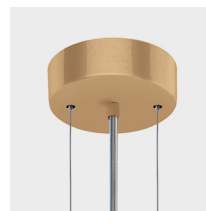

CHANDELIER

SUSPENSION

TYPE:

PROJECT NAME:

Finish

Colors:

White Gold

Black

Matte gold

Dark teal

Metal structure

Uplight and
downlight

IP20

SPECIFICATION SHEET

* on demand

** cable on measure

Matte gold

Luminart

WWW.LUMINARTLIGHTING.COM