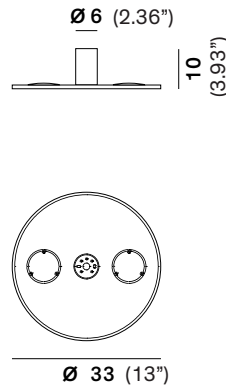

COLLIDE

CEILING/WALL

TYPE:

PROJECT NAME:

Light source: LED

Power:

H0: 17W, H1: 34W, H2: 34W, H3: 51W

Lumens:

H0: 1700, H1: 3400, H2: 3400, H3: 5100

CRI: 92

Matte Finish

Satin Finish

ORDERING INFO

Model (Order Code)

Finish

LED