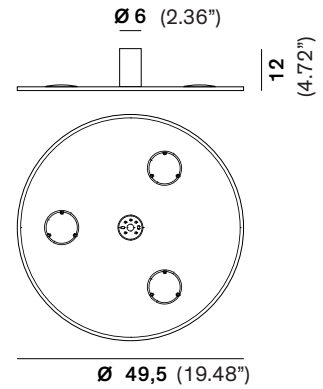

COLLIDE

CEILING/WALL

TYPE:

PROJECT NAME:

Light source: LED

Power:

H0: 17W, H1: 34W, H2: 34W, H3: 51W

Lumens:

H0: 1700, H1: 3400, H2: 3400, H3: 5100

CRI: 92

Matte Finish

Satin Finish

ORDERING INFO

Model (Order Code)

Finish

LED

Voltage

Dimming

- 2700K
 3000K

- 120V

- LTE (Leading/Trailing Edge Dim)

Fixture comes with a 4" backplate that mounts to a standard junction box.

SPECIFICATION SHEET

Luminart®