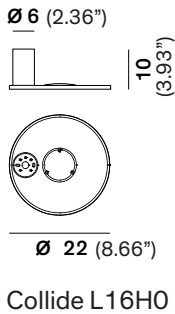

COLLIDE

CEILING/WALL

TYPE:

PROJECT NAME:

Light source: LED

Power:

H0: 17W, H1: 34W, H2: 34W, H3: 51W

Lumens:

H0: 1700, H1: 3400, H2: 3400, H3: 5100

CRI: 92

Matte Finish

Satin Finish

ORDERING INFO

Model (Order Code)

Finish

LED

Voltage

Dimming

- 2700K
 3000K

- 120V

- LTE (Leading/Trailing Edge Dim)

Fixture comes with a 4" backplate that mounts to a standard junction box.

SPECIFICATION SHEET

Luminart®