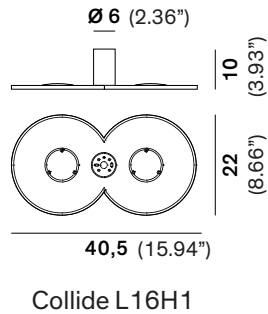

COLLIDE

CEILING/WALL

TYPE:

PROJECT NAME:

Light source: LED

Power:

H0: 17W, H1: 34W, H2: 34W, H3: 51W

Lumens:

H0: 1700, H1: 3400, H2: 3400, H3: 5100

CRI: 92

Matte Finish

Satin Finish

ORDERING INFO

Model (Order Code)

Finish

LED