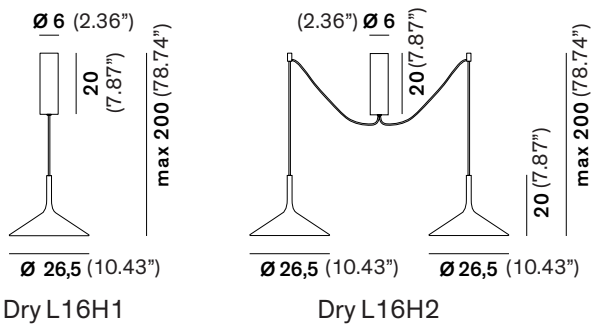

## SUSPENSION

TYPE:

PROJECT NAME:

Composition example with optional ø50 (ø19.65") canopy. Maximum 6 lights (H1 only). Order code: R1.

Light source: LED  
 Power:  
 H1: 16W, H2: 32W  
 Lumens:  
 H1: 1200, H2: 2400