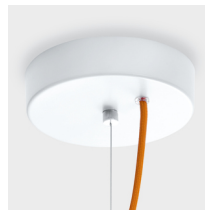

EVA

SUSPENSION

TYPE:

PROJECT NAME:

Finish

Diffuser colors:

Matt white

Dark brown

Lead grey

Swamp green

Caramel

Matte gold

Cable colors:

Ecru

Blue

Orange

Grey

Red

Black

Kiwi

IP20

Canopy detail
ø 11-18

Canopy detail
ø 27-38

* cable on measure

SPECIFICATION SHEET

EVA

SUSPENSION

TYPE:

PROJECT NAME:

EVA mini - Pendant lamp ø 11	ø 11 x 15 cm 0,3 Kg	lamp type 1xGU10 LED 4.5W	L82EVAESO011H41
EVA medium - Pendant lamp ø 18	ø 18 x 26 cm 1,1 Kg	lamp type 1xE26 LED 15W	L82EVAESO018H01
EVA maxi - Pendant lamp ø 27	ø 27 x 40 cm 4 Kg	lamp type 1xE26 LED 15W	L82EVAESO027H01
EVA mega - Pendant lamp ø 38	ø 38 x 55 cm 8 Kg	lamp type 1xE26 LED 15W	L82EVAESO037H01