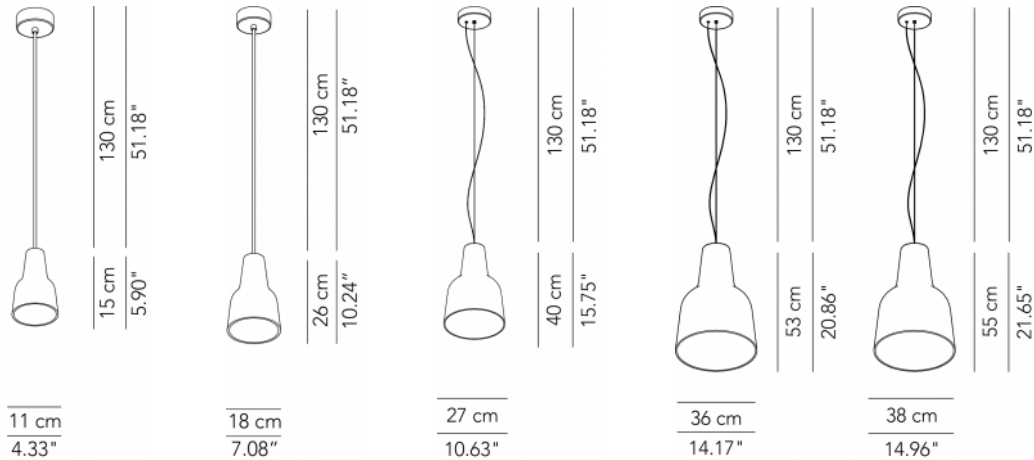

Grey

Red

Black

Kiwi

IP20

Canopy detail
ø 11-18

Canopy detail
ø 27-38

* cable on measure

SPECIFICATION SHEET

EVA

SUSPENSION

TYPE:

PROJECT NAME:

EVA mini - Pendant lamp ø 11	ø 11 x 15 cm 0,3 Kg	lamp type 1xGU10 LED 4.5W	L82EVAESO011H41
EVA medium - Pendant lamp ø 18	ø 18 x 26 cm 1,1 Kg	lamp type 1xE26 LED 15W	L82EVAESO018H01
EVA maxi - Pendant lamp ø 27	ø 27 x 40 cm 4 Kg	lamp type 1xE26 LED 15W	L82EVAESO027H01
EVA mega - Pendant lamp ø 38	ø 38 x 55 cm 8 Kg	lamp type 1xE26 LED 15W	L82EVAESO037H01

ORDERING INFO

Model (Order Code)

Finish

Voltage

Dimming

120V

LTE (Leading/Trailing Edge Dim)

Fixture comes with a 4" backplate that mounts to a standard junction box.