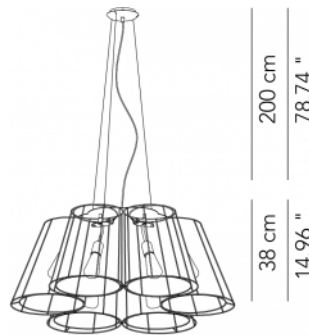

Chrome

Copper

Brass

Metal structure

IP20

SPECIFICATION SHEET

Single pendant lamp

Florinda 1 canopy detail

TYPE:

PROJECT NAME:

Florinda Desnuda 1 - Pendant lamp	Ø 31 x 38 cm 1,5 Kg	lamp type 1xE26 LED 15W	L82FLDES0001G01
Florinda Desnuda 3 - Pendant lamp	Ø 63 x 38 cm 5 Kg	lamp type 3xE26 LED 15W	L82FLDES0003G01
Florinda Desnuda 6 - Pendant lamp	Ø 94 x 38 cm 8 Kg	lamp type 6xE26 LED 15W	L82FLDES0006G01
Florinda Desnuda 12 - Pendant lamp	Ø 153 x 43 cm 27 Kg	lamp type 12xE26 LED 15W	L82FLDES0012G01

ORDERING INFO

Model (Order Code)

Finish

Voltage

Dimming

120V

LTE (Leading/Trailing Edge Dim)

Fixture comes with a 4" backplate that mounts to a standard junction box.

31cm
12.20"

63cm
24.80"

94cm
37.01"

153cm
60.24"

SPECIFICATION SHEET

Luminart®

WWW.LUMINARTLIGHTING.COM