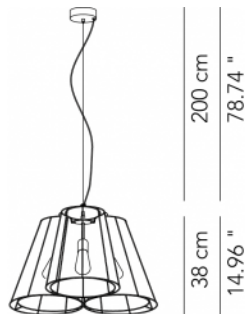

Chrome

Copper

Brass

Metal structure

IP20

SPECIFICATION SHEET

Single pendant lamp

Florinda 1 canopy detail

TYPE:

PROJECT NAME:

Florinda Desnuda 1 - Pendant lamp	Ø 31 x 38 cm 1,5 Kg	lamp type 1xE26 LED 15W	L82FLDES0001G01
Florinda Desnuda 3 - Pendant lamp	Ø 63 x 38 cm 5 Kg	lamp type 3xE26 LED 15W	L82FLDES0003G01
Florinda Desnuda 6 - Pendant lamp	Ø 94 x 38 cm 8 Kg	lamp type 6xE26 LED 15W	L82FLDES0006G01
Florinda Desnuda 12 - Pendant lamp	Ø 153 x 43 cm 27 Kg	lamp type 12xE26 LED 15W	L82FLDES0012G01

ORDERING INFO

Model (Order Code)

Finish

Voltage

Dimming

120V

LTE (Leading/Trailing Edge Dim)

Fixture comes with a 4" backplate that mounts to a standard junction box.

31cm
12.20"

63cm
24.80"

94cm
37.01"

153cm
60.24"

SPECIFICATION SHEET

Luminart®

WWW.LUMINARTLIGHTING.COM