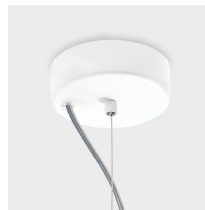

FLORINDA DESNUDA

SUSPENSION

TYPE:

PROJECT NAME:

Finish

Colors:

White

Black

Chrome

Copper

Brass

Metal structure

IP20

SPECIFICATION SHEET

Single pendant lamp

Florinda 1 canopy detail

TYPE:

PROJECT NAME:

Florinda Desnuda 1 - Pendant lamp	Ø 31 x 38 cm 1,5 Kg	lamp type 1xE26 LED 15W	L82FLDES0001G01
Florinda Desnuda 3 - Pendant lamp	Ø 63 x 38 cm 5 Kg	lamp type 3xE26 LED 15W	L82FLDES0003G01
Florinda Desnuda 6 - Pendant lamp	Ø 94 x 38 cm 8 Kg	lamp type 6xE26 LED 15W	L82FLDES0006G01
Florinda Desnuda 12 - Pendant lamp	Ø 153 x 43 cm 27 Kg	lamp type 12xE26 LED 15W	L82FLDES0012G01