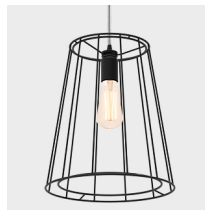

FLORINDA DESNUDA

SUSPENSION

TYPE:

PROJECT NAME:

Finish

Colors:

White

Black

Chrome

Copper

Brass

Metal structure

IP20

SPECIFICATION SHEET

Single pendant lamp

Florinda 1 canopy detail

TYPE:

PROJECT NAME:

Florinda Desnuda 1 - Pendant lamp	Ø 31 x 38 cm 1,5 Kg	lamp type 1xE26 LED 15W	L82FLDES0001G01
Florinda Desnuda 3 - Pendant lamp	Ø 63 x 38 cm 5 Kg	lamp type 3xE26 LED 15W	L82FLDES0003G01
Florinda Desnuda 6 - Pendant lamp	Ø 94 x 38 cm 8 Kg	lamp type 6xE26 LED 15W	L82FLDES0006G01
Florinda Desnuda 12 - Pendant lamp	Ø 153 x 43 cm 27 Kg	lamp type 12xE26 LED 15W	L82FLDES0012G01