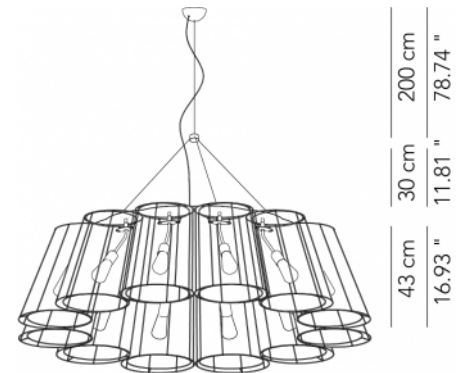

Chrome

Copper

Brass

Metal structure

IP20

SPECIFICATION SHEET

Single pendant lamp

Florinda 1 canopy detail

TYPE:

PROJECT NAME:

Florinda Desnuda 1 - Pendant lamp	Ø 31 x 38 cm 1,5 Kg	lamp type 1xE26 LED 15W	L82FLDES0001G01
Florinda Desnuda 3 - Pendant lamp	Ø 63 x 38 cm 5 Kg	lamp type 3xE26 LED 15W	L82FLDES0003G01
Florinda Desnuda 6 - Pendant lamp	Ø 94 x 38 cm 8 Kg	lamp type 6xE26 LED 15W	L82FLDES0006G01
Florinda Desnuda 12 - Pendant lamp	Ø 153 x 43 cm 27 Kg	lamp type 12xE26 LED 15W	L82FLDES0012G01

ORDERING INFO

Model (Order Code)

Finish

Voltage

Dimming

120V

LTE (Leading/Trailing Edge Dim)

Fixture comes with a 4" backplate that mounts to a standard junction box.

31cm
12.20"

63cm
24.80"

94cm
37.01"

153cm
60.24"

SPECIFICATION SHEET

Luminart®

WWW.LUMINARTLIGHTING.COM