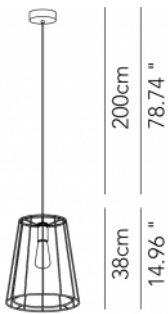

Chrome

Copper

Brass

Metal structure

IP20

SPECIFICATION SHEET

Single pendant lamp

Florinda 1 canopy detail

TYPE:

PROJECT NAME:

Florinda Desnuda 1 - Pendant lamp	Ø 31 x 38 cm 1,5 Kg	lamp type 1xE26 LED 15W	L82FLDES0001G01
Florinda Desnuda 3 - Pendant lamp	Ø 63 x 38 cm 5 Kg	lamp type 3xE26 LED 15W	L82FLDES0003G01
Florinda Desnuda 6 - Pendant lamp	Ø 94 x 38 cm 8 Kg	lamp type 6xE26 LED 15W	L82FLDES0006G01
Florinda Desnuda 12 - Pendant lamp	Ø 153 x 43 cm 27 Kg	lamp type 12xE26 LED 15W	L82FLDES0012G01

ORDERING INFO

Model (Order Code)

Finish

Voltage

Dimming

120V

LTE (Leading/Trailing Edge Dim)

Fixture comes with a 4" backplate that mounts to a standard junction box.

31cm
12.20"

63cm
24.80"

94cm
37.01"

153cm
60.24"

SPECIFICATION SHEET

Luminart®

WWW.LUMINARTLIGHTING.COM