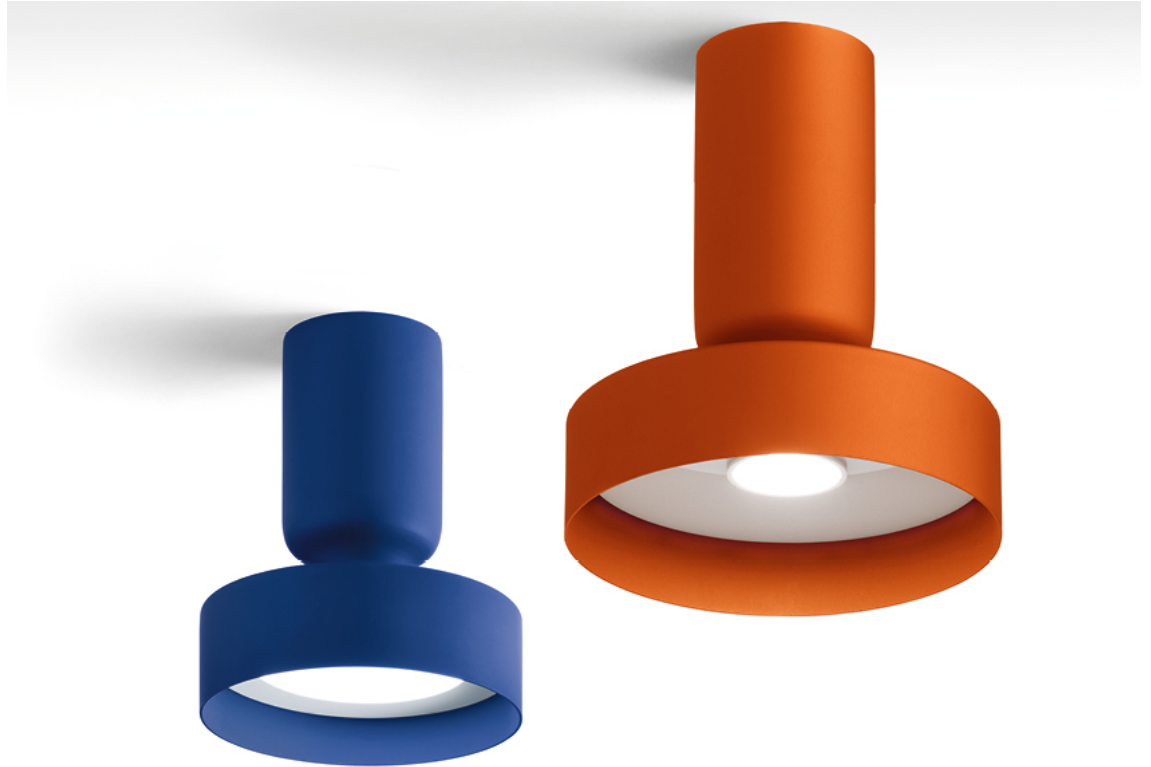

HAMMER

CEILING

TYPE:

PROJECT NAME:

Finish

Color:

White

Lead grey

Brick

Lime

Light Blue

Porcelain Blue

Matte gold

Metal structure

IP20

SPECIFICATION SHEET

* on demand

Luminart[®]

WWW.LUMINARTLIGHTING.COM
Last updated: 11/17/20

HAMMER

CEILING

TYPE:

PROJECT NAME:

Spotlight ø 15	ø 15 x 19 cm 1 Kg	lamp type 1xGU10 max watt 20W HES	L82HAMEFA015G11
	ø 15 x 19 cm 1 Kg	lamp type 1 led module 9W luminous efficacy 830 Lm light colour 2800 K cri >85	L82HAMEFA015G01
Spotlight ø 18	ø 18 x 22 cm 1,5 Kg	lamp type 1xGU10 max watt 20W HES	L82HAMEFA018G11
	ø 18 x 22 cm 1,5 Kg	lamp type 1 led module 12W luminous efficacy 1110 Lm light colour 2800 K cri >85	L82HAMEFA018G01

 Fixture comes with a 4" backplate that mounts to a standard junction box.
 Please note: 277V is only compatible with 0-10V dimming. Screw-in bulbs are only compatible with 120V with LTE dimming.

19 cm
7.48"