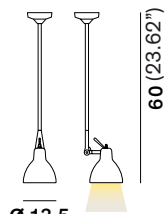

LUXY

SUSPENSION

TYPE:

PROJECT NAME:

Ø 10 (3.93")

Ø 13,5 (5.31")

Luxy L16H1

Ø 7,8 (3.07")

Ø 13,5 (5.31")

Luxy L16H5

Composition example with optional ø50 (ø19.65") canopy. Maximum 6 lights (H5 only). Order code: R1.

Light source:
E12 LED max watt 5W
500 Lumens

Luxy Classic (L16H1, L16H5)

Base/Arm Finish