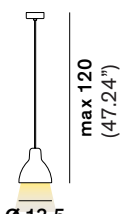

LUXY

SUSPENSION

TYPE:

PROJECT NAME:

Ø 10 (3.93")

Ø 13,5 (5.31")

Luxy L16H1

Ø 7,8 (3.07")

Ø 13,5 (5.31")

Luxy L16H5

Composition example with optional ø50 (ø19.65") canopy. Maximum 6 lights (H5 only). Order code: R1.

Light source:
E12 LED max watt 5W
500 Lumens

Luxy Classic (L16H1, L16H5)

Base/Arm Finish