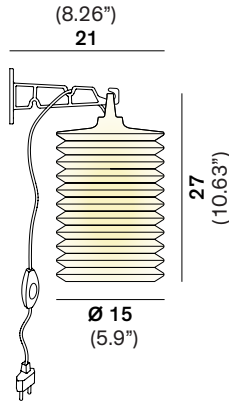

# LAMPION

WALL

TYPE:

PROJECT NAME:

Lampion L16W1

Light source:  
E26 LED max watt 15W  
1600 Lumens  
IP44

Finish

SPECIFICATION SHEET

## ORDERING INFO

Model (Order Code)

Finish

Voltage

Dimming

120V

LTE (Leading/Trailing Edge Dim)

Fixture comes with a 4" backplate that mounts to a standard junction box.