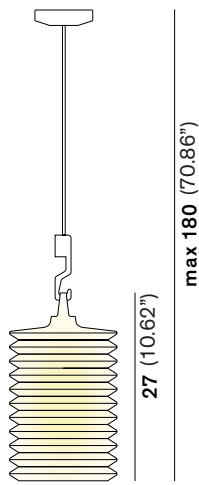

LAMPION

SUSPENSION

TYPE:

PROJECT NAME:

Ø 11 (4.33")

27 (10.62")

max 180 (70.86")

Ø 15 (5.9")

Lampion L16H1

27 (10.62")

max 405 (159.5")

Ø 15 (5.9")

Lampion L16H2

Light source:
E26 LED max watt 15W
1600 Lumens
IP44

Finish

Light blue Orange

SPECIFICATION SHEET

ORDERING INFO

Model (Order Code)

Finish

Voltage

Dimming

120V

LTE (Leading/Trailing Edge Dim)

Fixture comes with a 4" backplate that mounts to a standard junction box.

Luminart

WWW.LUMINARTLIGHTING.COM
Last updated: 11/17/20