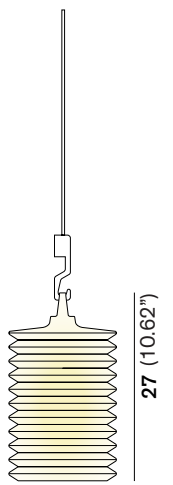

LAMPION

SUSPENSION

TYPE:

PROJECT NAME:

Ø 11 (4.33")

27 (10.62")

max 180 (70.86")

Ø 15 (5.9")

Lampion L16H1

27 (10.62")

max 405 (159.5")

Ø 15 (5.9")

Lampion L16H2

Light source:
E26 LED max watt 15W
1600 Lumens
IP44

Finish

Light blue Orange

Fixture comes with a 4" backplate that mounts to a standard junction box.

Luminart

WWW.LUMINARTLIGHTING.COM
Last updated: 11/17/20