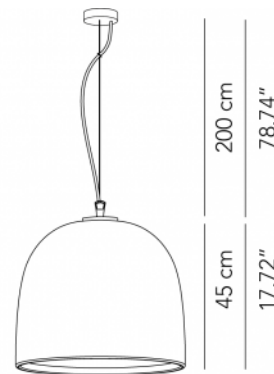

# CAMPANONE

OUTDOOR SUSPENSION

TYPE:

PROJECT NAME:

Pendant lamp

ø33 x 36 cm  
2.5 Kg - 4 Kg

lamp type 1xE26 LED 15W

L82CAOESO033D02

ø51 x 45 cm  
2.5 Kg - 4 Kg

lamp type 1xE26 LED 15W

L82CAOESO051D02

## ORDERING INFO

Model (Order Code)

Finish

Voltage

Dimming

120V

LTE (Leading/Trailing Edge Dim)

Fixture comes with a 4" backplate that mounts to a standard junction box.

33 cm  
12.99"

51 cm  
20.01"

SPECIFICATION SHEET

**Luminart**<sup>®</sup>

WWW.LUMINARTLIGHTING.COM