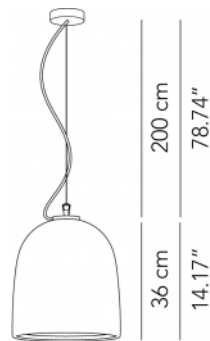

# CAMPANONE

OUTDOOR SUSPENSION

TYPE:

PROJECT NAME:

Pendant lamp

ø33 x 36 cm  
2.5 Kg - 4 Kg

lamp type 1xE26 LED 15W

L82CAOESO033D02

ø51 x 45 cm  
2.5 Kg - 4 Kg

lamp type 1xE26 LED 15W

L82CAOESO051D02

## ORDERING INFO

Model (Order Code)

Finish

Voltage

Dimming

120V

LTE (Leading/Trailing Edge Dim)

Fixture comes with a 4" backplate that mounts to a standard junction box.

33 cm  
12.99"

51 cm  
20.01"

SPECIFICATION SHEET

**Luminart**<sup>®</sup>

WWW.LUMINARTLIGHTING.COM