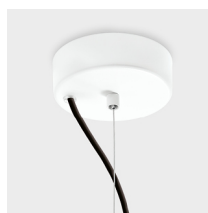

# CAMPANONE

OUTDOOR SUSPENSION

TYPE:

PROJECT NAME:

## Finish

Colors:

White

Orange

Red

Lime

Turquoise

Deep grey

Diffuser in polyethylene

Metal parts protected with resistant polyester coating

IP65

\* on demand

\*\* cable on measure

Canopy detail

SPECIFICATION SHEET

**Luminart**

# CAMPANONE

OUTDOOR SUSPENSION

TYPE:

PROJECT NAME:

Pendant lamp

ø33 x 36 cm  
2.5 Kg - 4 Kg

lamp type 1xE26 LED 15W

L82CAOESO033D02