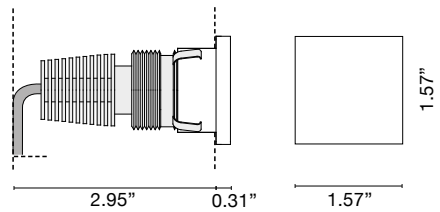

ICE RGB

RECESSED

TYPE:

PROJECT NAME:

Recessed spotlight (IP44), frosted methacrylate diffuser. Available with white or coloured LED (blue). Also available with full RGB output. Heat sink included. Mounting with or without junction box.

FINISHES
.01 White

L676377

0.11 lb

3 x 250 mA

Accessories

.01

1.26"

L670234
Plastic Box