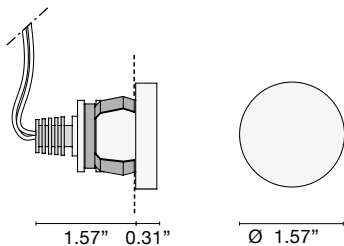

ICE

RECESSED

TYPE:

PROJECT NAME:

L676354 Round 0.066 lb

/WW Led 1W 350 mA 143lm 3000K

/W Led 1W 350 mA 151lm 4000K

/XW Led 1W 350 mA 132lm 2700K

.01/W .01/WW .01/XW .01/B 1.18"

.01/WW

.01/W

.01/XW

.01/B

L676355 Square 0.066 lb

/WW Led 1W 350 mA 143lm 3000K

/W Led 1W 350 mA 151lm 4000K

/XW Led 1W 350 mA 132lm 2700K

.01/W .01/WW .01/XW .01/B 1.18"

Accessories

L670234
Plastic Box

Recessed spotlight (IP44), frosted methacrylate diffuser. Available with white or coloured LED (blue). Also available with full RGB output. Heat sink included. Mounting with or without junction box.