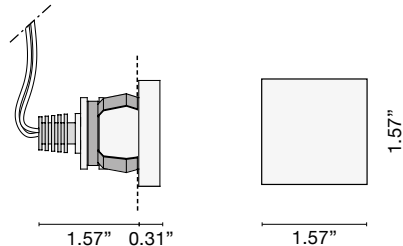

ICE

RECESSED

TYPE:

PROJECT NAME:

L676354 Round 0.066 lb

/WW Led 1W 350 mA 143lm 3000K

/W Led 1W 350 mA 151lm 4000K

/XW Led 1W 350 mA 132lm 2700K

.01/W .01/WW .01/XW .01/B 1.18"

.01/WW

.01/W

.01/XW

.01/B

L676355 Square 0.066 lb

/WW Led 1W 350 mA 143lm 3000K

/W Led 1W 350 mA 151lm 4000K

/XW Led 1W 350 mA 132lm 2700K

.01/W .01/WW .01/XW .01/B 1.18"

Accessories

L670234
Plastic Box

Recessed spotlight (IP44), frosted methacrylate diffuser. Available with white or coloured LED (blue). Also available with full RGB output. Heat sink included. Mounting with or without junction box.