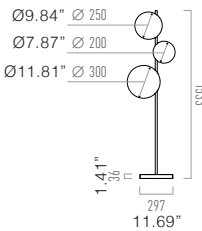

FINISHES:

- 002 Black
- 003 White
- 060 Snow White
- 006 Graphite
- 101 Gray

	INDEX	SOURCE / OUTPUT	LUMINOUS FLUX	ANGLE	LIGHT COLOUR
TRIO F A 2700	L3828.7101.996.	3 x LED 6 W	3 x 634 lm	>90°	2700 K CRI≥95
TRIO F A 3000	L3828.7101.997.	3 x LED 6 W	3 x 634 lm	>90°	3000 K CRI≥95
TRIO F A 4000	L3828.7101.998.	3 x LED 6 W	3 x 677 lm	>90°	4000 K CRI≥95