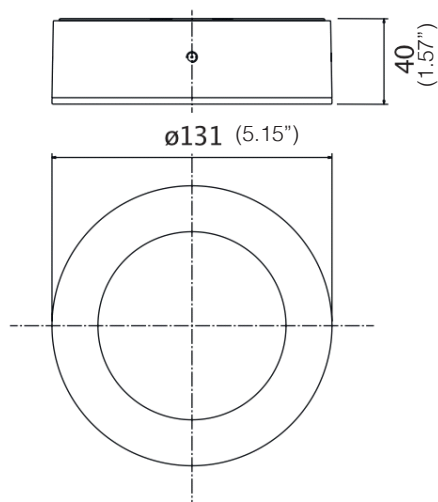

## KYKLO – 40

CODE NO.	L981241.24V
LAMP	LED
COLOR TEMPERATURE	3K [3000K] / 4K [4000K]
NOMINAL LUMEN	1000
REAL LUMEN OUTPUT	750
WATTAGE	10W

IP

IP 65

12°

option

add 12 to the code

40°