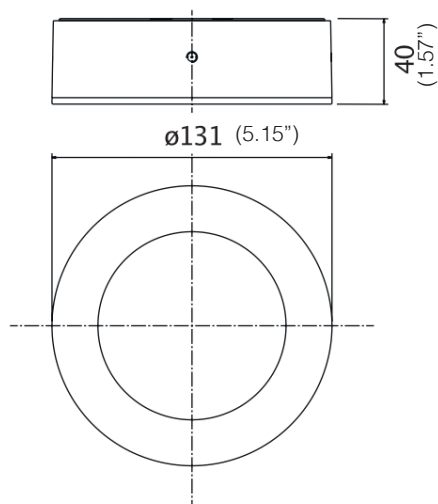

## KYKLO – 40 – OPAL

CODE NO.	L981242.24V
LAMP	LED
COLOR TEMPERATURE	3K [3000K] / 4K [4000K]
NOMINAL LUMEN	1000
REAL LUMEN OUTPUT	500
WATTAGE	10W

IP

IP 65

Outdoor luminaire for ceiling installation.

Lamp body, base and glass holder frame in primary anti-corrosion aluminum with low copper content.