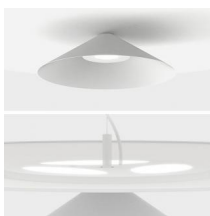

Peggy LED: Up light
emission detail