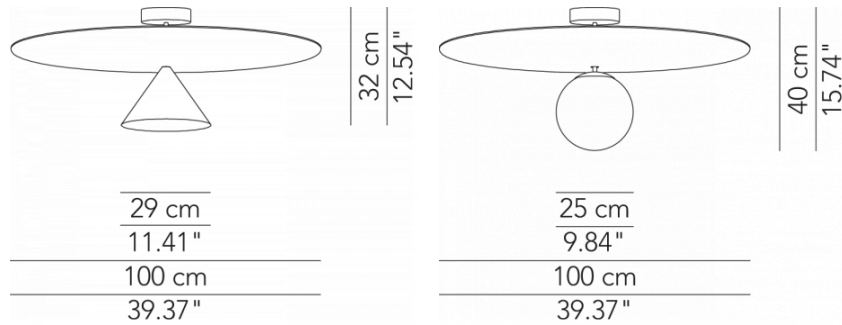

Cod. 655
Avio blue

Cod. 656
Dark grey

SPECIFICATION SHEET

PEGGY

CEILING

TYPE:

PROJECT NAME:

Ceiling lamp - D. 60	ø 60 x 26 cm 6 Kg	lamp type 1 x 15W E26 LED + 3 x 5W R7S LED	L82PEGEPL060G01
	ø 60 x 26 cm 6 Kg	lamp type 2 led module 17W + 9W luminous efficacy 3755 Lm light colour 2700 K cri >80	L82PEGEPL060G02
Ceiling lamp Ball - D. 60	ø 60 x 26 cm 6 Kg	lamp type 1 x 15W E26 LED + 3 x 5W R7S LED	L82PEBEPL060M01
Ceiling lamp - D. 80	ø 80 x 28 cm 8,5 Kg	lamp type 1 x 15W E26 LED + 3 x 5W R7S LED	L82PEGEPL080G01
	ø 80 x 28 cm 8,5 Kg	lamp type 2 led module 17W + 18W luminous efficacy 5141 Lm light colour 2700 K cri >80	L82PEGEPL080G02
Ceiling lamp Ball - D. 80	ø 80 x 28 cm 8,5 Kg	lamp type 1 x 15W E26 LED + 3 x 5W R7S LED	L82PEBEPL080M01

Fixture comes with a 4" backplate that mounts to a standard junction box.

SPECIFICATION SHEET

PEGGY

CEILING

TYPE:

PROJECT NAME:

Ceiling lamp - D. 100	ø 100 x 40 cm 12 Kg	lamp type 1 x 15W E26 LED + 3 x 5W R7S LED	L82PEGEPL100G01
	ø 100 x 40 cm 12 Kg	lamp type 2 led module 17W + 18W luminous efficacy 5287 Lm light colour 2700 K cri >80	L82PEGEPL100G02
Ceiling lamp Ball - D. 100	ø 100 x 40 cm 12 Kg	lamp type 1 x 15W E26 LED + 3 x 5W R7S LED	L82PEBEPL100M01