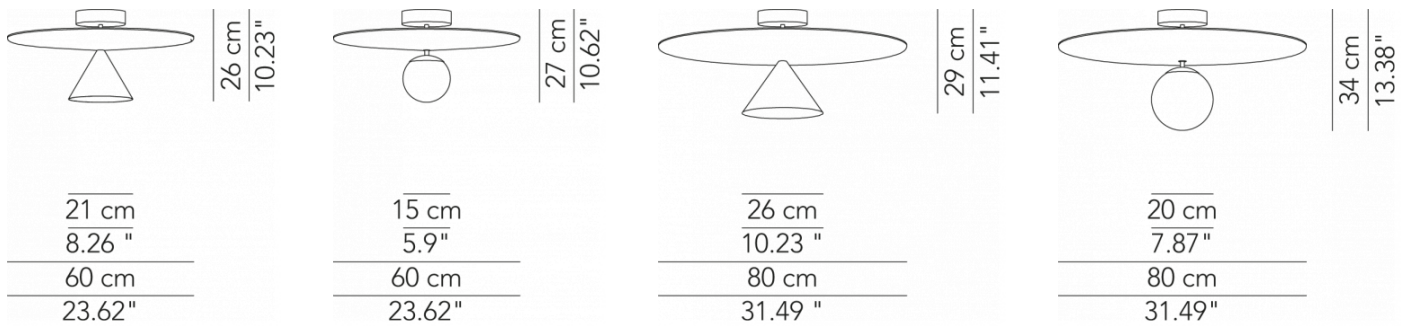

Cod. 655
Avio blue

Cod. 656
Dark grey

SPECIFICATION SHEET

PEGGY

CEILING

TYPE:

PROJECT NAME:

Ceiling lamp - D. 60	ø 60 x 26 cm 6 Kg	lamp type 1 x 15W E26 LED + 3 x 5W R7S LED	L82PEGEPL060G01
	ø 60 x 26 cm 6 Kg	lamp type 2 led module 17W + 9W luminous efficacy 3755 Lm light colour 2700 K cri >80	L82PEGEPL060G02
Ceiling lamp Ball - D. 60	ø 60 x 26 cm 6 Kg	lamp type 1 x 15W E26 LED + 3 x 5W R7S LED	L82PEBEPL060M01
Ceiling lamp - D. 80	ø 80 x 28 cm 8,5 Kg	lamp type 1 x 15W E26 LED + 3 x 5W R7S LED	L82PEGEPL080G01
	ø 80 x 28 cm 8,5 Kg	lamp type 2 led module 17W + 18W luminous efficacy 5141 Lm light colour 2700 K cri >80	L82PEGEPL080G02
Ceiling lamp Ball - D. 80	ø 80 x 28 cm 8,5 Kg	lamp type 1 x 15W E26 LED + 3 x 5W R7S LED	L82PEBEPL080M01

Fixture comes with a 4" backplate that mounts to a standard junction box.

SPECIFICATION SHEET

PEGGY

CEILING

TYPE:

PROJECT NAME:

Ceiling lamp - D. 100	ø 100 x 40 cm 12 Kg	lamp type 1 x 15W E26 LED + 3 x 5W R7S LED	L82PEGEPL100G01
	ø 100 x 40 cm 12 Kg	lamp type 2 led module 17W + 18W luminous efficacy 5287 Lm light colour 2700 K cri >80	L82PEGEPL100G02
Ceiling lamp Ball - D. 100	ø 100 x 40 cm 12 Kg	lamp type 1 x 15W E26 LED + 3 x 5W R7S LED	L82PEBEPL100M01