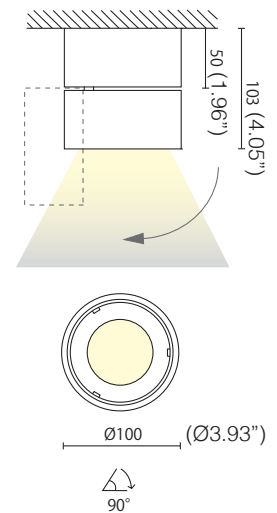

BEA65

OUTDOOR CEILING/WALL

TYPE:

PROJECT NAME:

BEA⁶⁵

 36°
 TC 3000K / 4000K
 IP 65
 CRI >80
 SDCM 3
 EEI A+
 RG 1

08	White
38	Grey

CODE	W	Lm (3000K)	Lifetime
L25A4-651	15	1440	60.000h L80/B20

SPECIFICATION SHEET

ORDERING INFO

L25A4-651			
Model (Order Code)	Finish	LED	Driver Options
	<input type="radio"/> 08 White <input type="radio"/> 38 Grey	<input type="radio"/> 3000K <input type="radio"/> 4000K	<input type="radio"/> 120V Phase Dimming <input type="radio"/> 120V 0-10V Dimming <input type="radio"/> 277V 0-10V Dimming

Installation note: Fixture is supplied with a 4" backplate that mounts to a standard junction box.

LEDOLOGY[®]

A **Luminart** BRAND

WWW.LEDOLOGY.COM