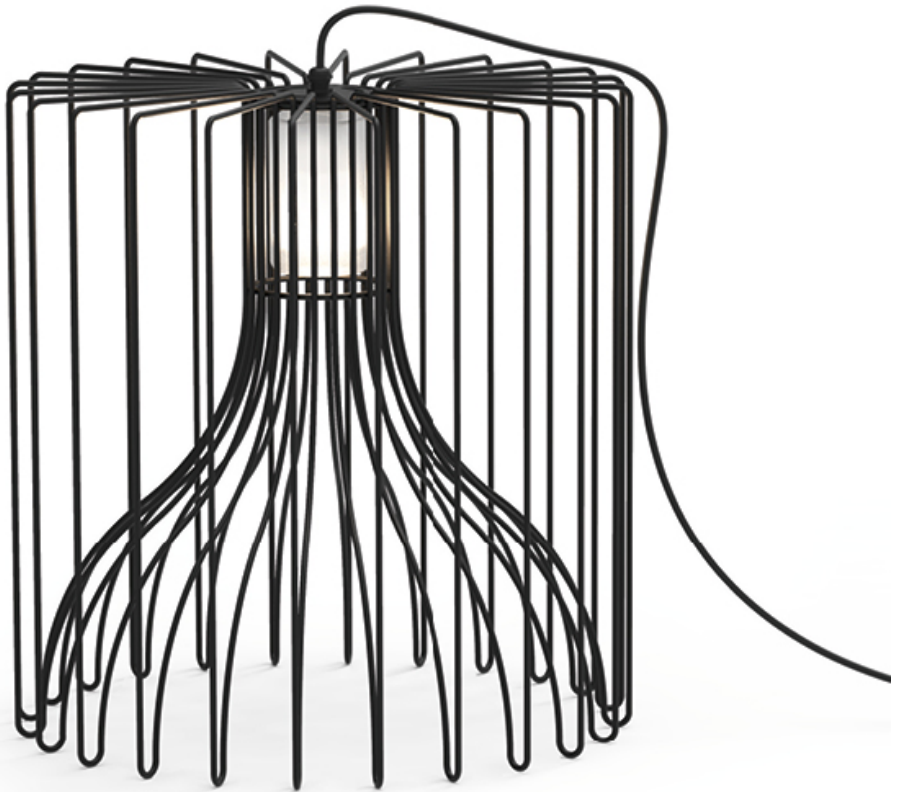

ICARO

OUTDOOR FLOOR LAMP

TYPE:

PROJECT NAME:

Finish

Structure

White

Black

Lampshade

Washable

Metal structure

Metal parts protected with electrolytic galvanizing treatment and resistant polyester coating

IP44/64

White finish detail

Black finish detail

SPECIFICATION SHEET

ICARO

OUTDOOR FLOOR LAMP

TYPE:

PROJECT NAME:

Floor lamp - ø 50	ø 50 x 53	lamp type 1xE26 max watt 15W LED	L82ICOETA050G01
Floor lamp - ø 75	ø 75 x 35	lamp type 1xE26 max watt 15W LED	L82ICOETA075G01
Floor lamp - ø 100	ø 100 x 47	lamp type 1xE26 max watt 15W LED	L82ICOETA100G01

50 cm
19.68"

75 cm
29.53"

100 cm
39.37"

Washable

Code 616
Natural

Code 618
Marble

Code 614
Sunlime

Code 617
Moleskin