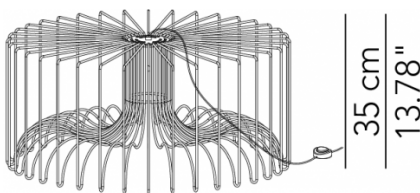

ICARO

OUTDOOR FLOOR LAMP

TYPE:

PROJECT NAME:

Floor lamp - ø 50	ø 50 x 53	lamp type 1xE26 max watt 15W LED	L82ICOETA050G01
Floor lamp - ø 75	ø 75 x 35	lamp type 1xE26 max watt 15W LED	L82ICOETA075G01
Floor lamp - ø 100	ø 100 x 47	lamp type 1xE26 max watt 15W LED	L82ICOETA100G01

50 cm
19.68"

75 cm
29.53"

100 cm
39.37"

Washable

Code 616
Natural

Code 618
Marble

Code 614
Sunlime

Code 617
Moleskin