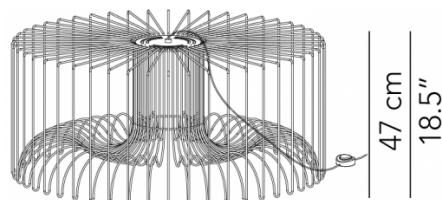

ICARO

OUTDOOR FLOOR LAMP

TYPE:

PROJECT NAME:

Floor lamp - ø 50	ø 50 x 53	lamp type 1xE26 max watt 15W LED	L82ICOETA050G01
Floor lamp - ø 75	ø 75 x 35	lamp type 1xE26 max watt 15W LED	L82ICOETA075G01
Floor lamp - ø 100	ø 100 x 47	lamp type 1xE26 max watt 15W LED	L82ICOETA100G01

50 cm
19.68"

75 cm
29.53"

100 cm
39.37"

Washable

Code 616
Natural

Code 618
Marble

Code 614
Sunlime

Code 617
Moleskin