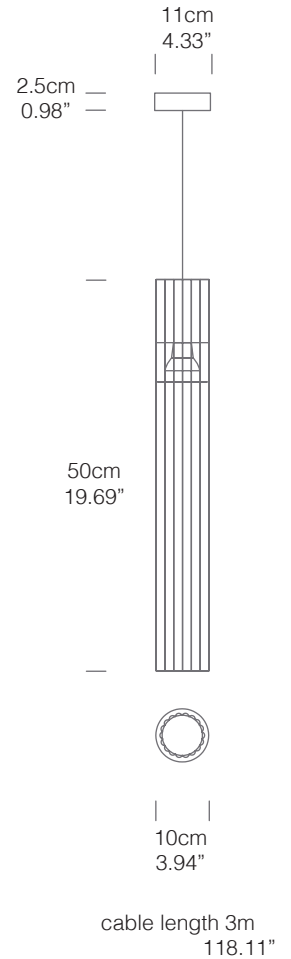

50 E27 FLUO/LED/HALO

Lamping

Source	E27 halo par20 bulb suggested
Total power	50W
Emission	downlight, flood
Dimming	dimnable
Voltage	120V
Materials	aluminium + glass

Codes

ILI HHC 52

Structure

Diffuseur

Package

LxPxH (base)	22x22x71	(8.66x8.66x27.95")
Weight (base)	3.4kg	(7.48lbs)

ILIUM PENDANT

Foster + Partners

CODE#

TYPE:

PROJECT NAME:

77 E27 FLUO/LED/HALO

Lamping

Source	E27 halo par20 bulb suggested
Total power	50W
Emission	downlight, flood
Dimming	dimnable
Voltage	120V
Materials	aluminium + glass

Codes

ILI HHC 51

Structure

Diffuseur

Package

LxPxH (base)	22x22x98	(8.66x8.66x38.58")
Weight (base)	4.2kg	(9.24lbs)

Package

LxPxH (base)	22x22x98	(8.66x8.66x38.58")
Weight (base)	4.2kg	(9.24lbs)