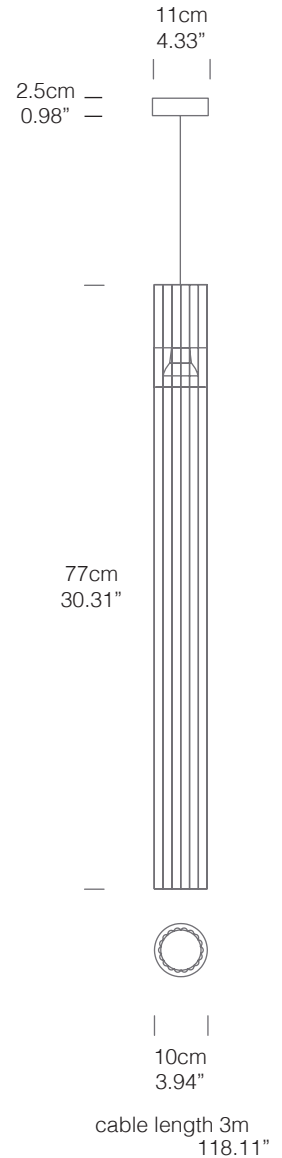

50 E27 FLUO/LED/HALO

Lamping

Source	E27 halo par20 bulb suggested
Total power	50W
Emission	downlight, flood
Dimming	dimnable
Voltage	120V
Materials	aluminium + glass

Codes

ILI HHC 52

Structure

Diffuseur

Package

LxPxH (base)	22x22x71	(8.66x8.66x27.95")
Weight (base)	3.4kg	(7.48lbs)

ILIUM PENDANT

Foster + Partners

CODE#

TYPE:

PROJECT NAME:

77 E27 FLUO/LED/HALO

Lamping

Source	E27 halo par20 bulb suggested
Total power	50W
Emission	downlight, flood
Dimming	dimnable
Voltage	120V
Materials	aluminium + glass

Codes

ILI HHC 51

Structure

Diffuseur

Package

LxPxH (base)	22x22x98	(8.66x8.66x38.58")
Weight (base)	4.2kg	(9.24lbs)

Package

LxPxH (base)	22x22x98	(8.66x8.66x38.58")
Weight (base)	4.2kg	(9.24lbs)