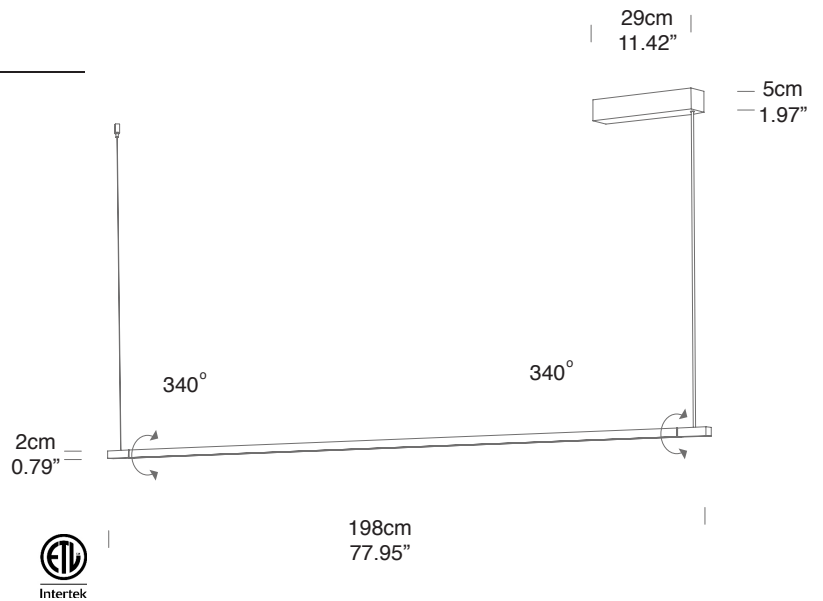

UPLIGHT/DOWNLIGHT

Lamping

Source	LINEAR LED
Total power	42W
Emission	Diffused up or down
Dimming	Triac
Voltage	120V
Color temperature	2987K
Luminous flux	4080lm
Typ cri	80
Energy class	A+
Ip class	44
Dimensions	198x2x2
Materials	Aluminium

Codes

LIN LWW 54

Structure

Diffuseur

Package

LxPxH (base)	53x53x35	(20.87x20.87x13.78")
Weight (base)	3.5kg	(7.7lbs)

SPECIFICATION SHEET

Luminart®