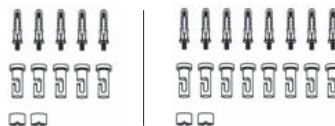

Wall - Ceiling Mounting

KIT.WM5.02	5 units	Black
KIT.WM8.02	8 units	Black

SPECIFICATION SHEET