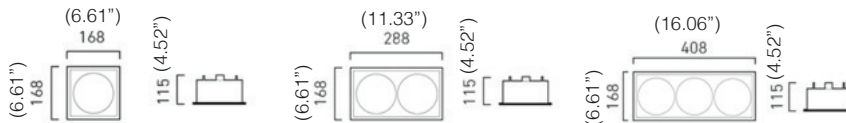

Modern directional spot lighting. It will work perfectly at establishments such as clubs, galleries, hotels, but also as lighting for the office and home.

ORDERING INFO

Model	Finish	Output	LED	Voltage	Dimming
<input type="radio"/> L3806.3101 (1 light)	<i>See below</i>	<input type="radio"/> Halo. 20-50W	<input type="radio"/> 27K (2700K)	<input type="radio"/> 120V	<input type="radio"/> LTE (Leading/Trailing Edge Dim)
<input type="radio"/> L3806.3102 (2 lights)		<input type="radio"/> LED 12.8W	<input type="radio"/> 30K (3000K)	<input type="radio"/> 277V	<input type="radio"/> 010V (0-10V)
<input type="radio"/> L3806.3103 (3 lights)		<input type="radio"/> SLED 12.3W	<input type="radio"/> 40K (4000K)		