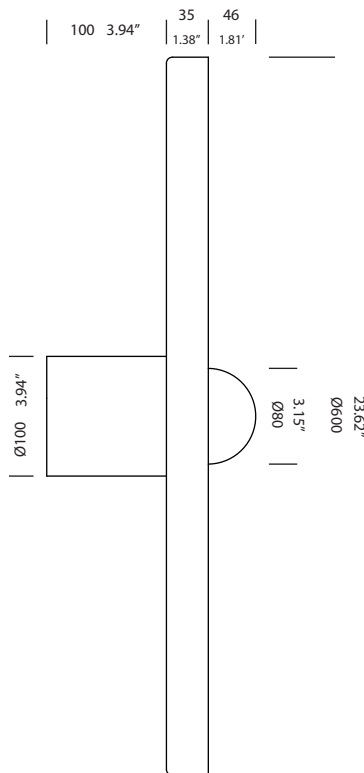

# DISK

CEILING/WALL

TYPE:

PROJECT NAME:

disk ceiling/wall

white / white painted

T66A1IWLWL

Installation note: Comes with a 4" backplate that mounts to a standard junction box