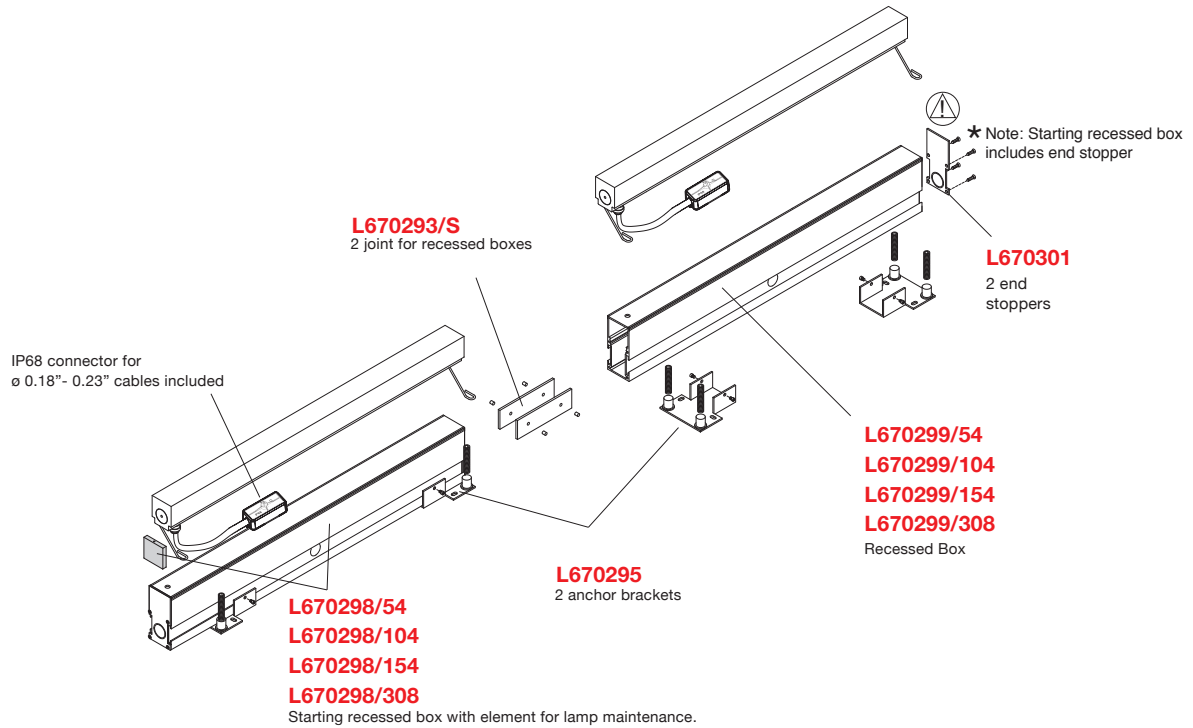

SPOOKY

OUTDOOR RECESSED LED

TYPE:

PROJECT NAME:

SPECIFICATION SHEET

Luminart

WWW.LUMINARTLIGHTING.COM
Last updated: 05/25/21

SPOOKY

OUTDOOR RECESSED LED

TYPE:

PROJECT NAME:

L676417 1.76 lb

Led 24V

L670298

/54	21.69" x 1.57" x 3.54"	1.98 lb
/104	41.37" x 1.57" x 3.54"	3.74 lb
/154	61.06" x 1.57" x 3.54"	5.73 lb

L670299

/54	21.29" x 1.57" x 3.54"	1.76 lb
/104	40.98" x 1.57" x 3.54"	3.52 lb
/154	60.66" x 1.57" x 3.54"	5.51 lb
/308	121.29" x 1.57" x 3.54"	12.56 lb

LED linear walk-over IP67 in coextruded transparent and opal methacrylate. Modular anodized aluminum blind boxes (reinforced anodizing for outdoor). To be installed into floor or wall to compose endless light lines.

FINISHES:
.01 White

AVAILABLE LENGTHS:

14cm (5.51")	24cm (9.44")
34cm (13.38")	44cm (17.32")
54cm (21.25")	64cm (25.19")
74cm (29.13")	84cm (33.07")
94cm (37")	104cm (40.94")
114cm (44.88")	124cm (48.81")
134cm (52.75")	144cm (56.69")
154cm (60.62")	