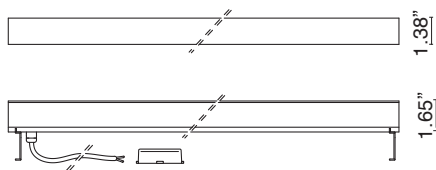

OUTDOOR RECESSED LED

TYPE:

PROJECT NAME:

L676417 1.76 lb

Led 24V

L670298

/54	21.69" x 1.57" x 3.54"	1.98 lb
/104	41.37" x 1.57" x 3.54"	3.74 lb
/154	61.06" x 1.57" x 3.54"	5.73 lb

L670299

/54	21.29" x 1.57" x 3.54"	1.76 lb
/104	40.98" x 1.57" x 3.54"	3.52 lb
/154	60.66" x 1.57" x 3.54"	5.51 lb
/308	121.29" x 1.57" x 3.54"	12.56 lb

LED linear walk-over IP67 in coextruded transparent and opal methacrylate. Modular anodized aluminum blind boxes (reinforced anodizing for outdoor). To be installed into floor or wall to compose endless light lines.

FINISHES:
.01 White

AVAILABLE LENGTHS:

14cm (5.51")	24cm (9.44")
34cm (13.38")	44cm (17.32")
54cm (21.25")	64cm (25.19")
74cm (29.13")	84cm (33.07")
94cm (37")	104cm (40.94")
114cm (44.88")	124cm (48.81")
134cm (52.75")	144cm (56.69")
154cm (60.62")	