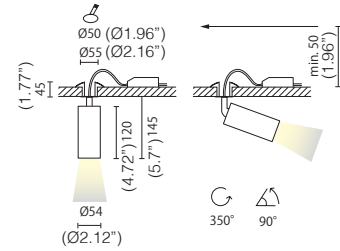

## LEO SMALL

	45°
	2700K / 3000K / 4000K
	40
	93
	3
	A+
	1

06	Black
08	White
13	Gold
34	Steel
A	Trim rings L25AN034.06 Black ring L25AN034.08 White ring L25AN034.13 Gold ring L25AN034.34 Steel ring

CODE	W	Lm (3000K)	Lifetime
L25A5-698...	10	1110	75.000h L80/B10

Supplied with 4" round backplate (not pictured)

CODE	W	Lm (3000K)	Lifetime
L25A5-691...	12	1520	75.000h L80/B10

The rose gold and the frosted steel product is always supplied with a black bracket.

SPECIFICATION SHEET

Fixture comes with a 4" backplate that mounts to a standard junction box.