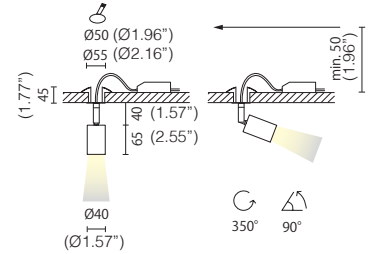

CODE	W	Lm (3000K)	Lifetime
L25A5-698...	10	1110	75.000h L80/B10