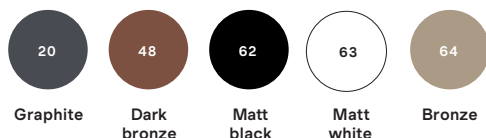

STRUCTURE FINISH