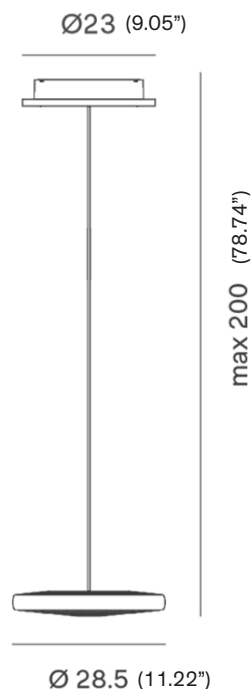

## SUSPENSION

TYPE:

PROJECT NAME:

Light Source	MID POWER LED
Power	57W
LED	2700K, 3000K
Dimmer	LTE / 0-10V
Lumen	1980down - 5900up
CRI	90