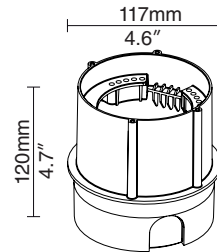

ACCESSORIES

L5WC0104

LED COLORS

1. ☐ 0. 5000K WHITE   ☐ 5. 3000K WHITE
   - ☐ 1. BLUE   ☐ 6. RGB
2. (*The RGB color is only for 9W)

FINISH   ☐ I. STAINLESS

OPTICS

- ☐ L. 40°   ☐ M. 25°
- ☐ S. 10°   ☐ D. DIFFUSED BEAM

SPECIFICATION SHEET

LEDOLOGY®

A Luminart® BRAND

WWW.LUMINARTLIGHTING.COM