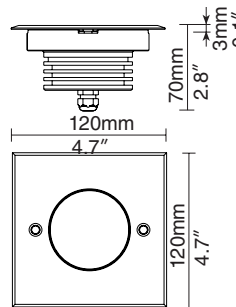

BRITE™ 3

LED OUTDOOR RATED

TYPE:

PROJECT NAME:

MODEL # WATT LED OPTICS FINISH VOLTAGE

DESCRIPTION:

Drive over outdoor axial spotlight with IP68 rating. AISI 316L steel ferrule; tempered glass 10 mm thick. Can be installed without draining. Provided wired with a 1.5m neoprene cable.

INSTALLATION NOTE:

Must be wired in series when two or more are wired together with same driver.

SPOT LIGHT

BRITE 3 Dimensions

L5CB32

WATTAGE 5W 10W 9W (ONLY FOR RGB)

L5CB33

WATTAGE 5W 10W 9W (ONLY FOR RGB)