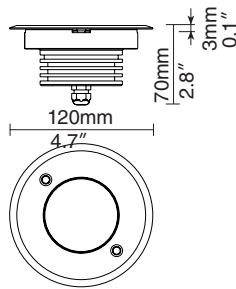

BRITE™ 3

LED OUTDOOR RATED

TYPE:

PROJECT NAME:

MODEL # WATT LED OPTICS FINISH VOLTAGE

DESCRIPTION:

Drive over outdoor axial spotlight with IP68 rating. AISI 316L steel ferrule; tempered glass 10 mm thick. Can be installed without draining. Provided wired with a 1.5m neoprene cable.

INSTALLATION NOTE:

Must be wired in series when two or more are wired together with same driver.

SPOT LIGHT

BRITE 3 Dimensions

L5CB32

WATTAGE 5W 10W 9W (ONLY FOR RGB)

L5CB33

WATTAGE 5W 10W 9W (ONLY FOR RGB)

VOLTAGE 120V 220V 277V

ACCESSORIES

L5WC0104

LED COLORS

- 0. 5000K WHITE 5. 3000K WHITE
 - 1. BLUE 6. RGB
- (*The RGB color is only for 9W)

FINISH I. STAINLESS

OPTICS

- L. 40° M. 25°
- S. 10° D. DIFFUSED BEAM