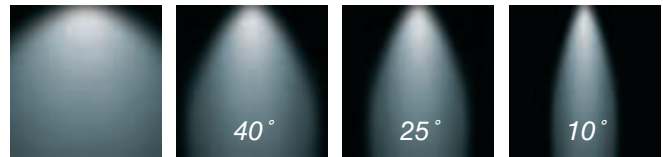

BRITE™ 3

LED OUTDOOR RATED

TYPE:

PROJECT NAME:

MODEL # WATT LED OPTICS FINISH VOLTAGE

DESCRIPTION:

Drive over outdoor axial spotlight with IP68 rating. AISI 316L steel ferrule; tempered glass 10 mm thick. Can be installed without draining. Provided wired with a 1.5m neoprene cable.

INSTALLATION NOTE:

Must be wired in series when two or more are wired together with same driver.

SPOT LIGHT

BRITE 3 Dimensions

L5CB32

WATTAGE 5W 10W 9W (ONLY FOR RGB)

L5CB33

WATTAGE 5W 10W 9W (ONLY FOR RGB)

VOLTAGE 120V 220V 277V

ACCESSORIES

L5WC0104

LED COLORS

- 0. 5000K WHITE 5. 3000K WHITE
 - 1. BLUE 6. RGB
- (*The RGB color is only for 9W)

FINISH I. STAINLESS

OPTICS

- L. 40° M. 25°
- S. 10° D. DIFFUSED BEAM