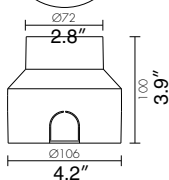

LWC0103 HOUSING