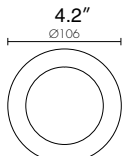

INSTALLATION NOTE:

Must be wired in series when two or more are wired together with same driver.

SPOT LIGHT

BRITE 4.0 Dimensions

L5CB22

LED COLORS

- 0. 5000K WHITE
- 1. BLUE
- 2. GREEN
- 3. RED
- 5. 3000K WHITE

FINISH

- I. STAINLESS STEEL

- WATTAGE** 1W 3W

- VOLTAGE** 120V 220V 277V

OPTICS

- R. RADIAL

LWC0100 HOUSING

LWC0103 HOUSING