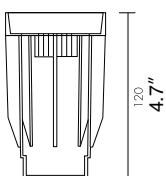

INSTALLATION NOTE:

Must be wired in series when two or more are wired together with same driver.

SPOT LIGHT

BRITE 4.0 Dimensions

L5CB22

LED COLORS

- 0. 5000K WHITE
- 1. BLUE
- 2. GREEN
- 3. RED
- 5. 3000K WHITE

FINISH

- I. STAINLESS STEEL

- WATTAGE** 1W 3W

- VOLTAGE** 120V 220V 277V

OPTICS

- R. RADIAL

LWC0100 HOUSING

LWC0103 HOUSING