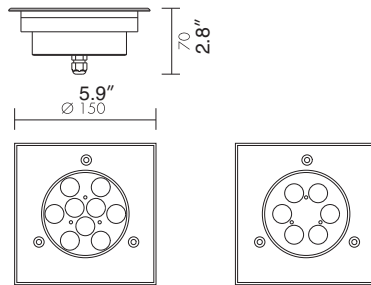

BRITE™ 5.1

LED

TYPE:

PROJECT NAME:

MODEL #	WATT	LED	OPTICS	FINISH	VOLTAGE
---------	------	-----	--------	--------	---------

DESCRIPTION:

Square drive over/walk over outdoor axial spotlight with IP67 rating. Aluminium or AISI 316L steel ferrule; tempered glass 10 mm thick. Can be installed without draining, including the RGB version. Provided wired with a 1.5 m neoprene cable.

INSTALLATION NOTE:

Must be wired in series when two or more are wired together with same driver.

SPOT LIGHT

BRITE 5.1 Dimensions

L5CB51

LED COLORS

<input type="radio"/> 0. 5000K WHITE	<input type="radio"/> 1. BLUE
<input type="radio"/> 2. GREEN	<input type="radio"/> 3. RED
<input type="radio"/> 5. 3000K WHITE	<input type="radio"/> 6. RGB ONLY 9 LED

FINISH

I. STAINLESS STEEL

WATTAGE 6W 9W 12W 18W

VOLTAGE 120V 220V 277V

OPTICS

L. 40° M. 25°

S. 10°

ACCESSORIES