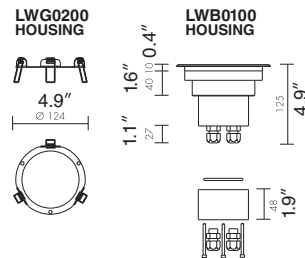

BRITE™ 5.1

LED

TYPE:

PROJECT NAME:

MODEL #	WATT	LED	OPTICS	FINISH	VOLTAGE
---------	------	-----	--------	--------	---------

DESCRIPTION:

Square drive over/walk over outdoor axial spotlight with IP67 rating. Aluminium or AISI 316L steel ferrule; tempered glass 10 mm thick. Can be installed without draining, including the RGB version. Provided wired with a 1.5 m neoprene cable.

INSTALLATION NOTE:

Must be wired in series when two or more are wired together with same driver.

SPOT LIGHT

BRITE 5.1 Dimensions

L5CB51

LED COLORS

<input type="radio"/> 0. 5000K WHITE	<input type="radio"/> 1. BLUE
<input type="radio"/> 2. GREEN	<input type="radio"/> 3. RED
<input type="radio"/> 5. 3000K WHITE	<input type="radio"/> 6. RGB ONLY 9 LED

FINISH

I. STAINLESS STEEL

WATTAGE 6W 9W 12W 18W

VOLTAGE 120V 220V 277V

OPTICS

L. 40° M. 25°

S. 10°

ACCESSORIES