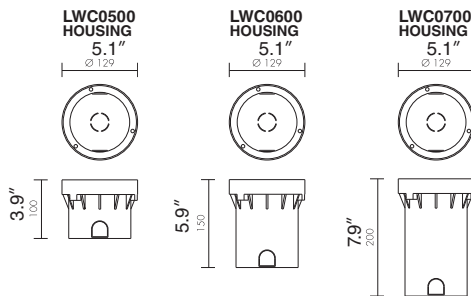

BRITE™ 5.1

LED

TYPE:

PROJECT NAME:

MODEL #	WATT	LED	OPTICS	FINISH	VOLTAGE
---------	------	-----	--------	--------	---------

DESCRIPTION:

Square drive over/walk over outdoor axial spotlight with IP67 rating. Aluminium or AISI 316L steel ferrule; tempered glass 10 mm thick. Can be installed without draining, including the RGB version. Provided wired with a 1.5 m neoprene cable.

INSTALLATION NOTE:

Must be wired in series when two or more are wired together with same driver.

SPOT LIGHT

BRITE 5.1 Dimensions

L5CB51

LED COLORS

<input type="radio"/> 0. 5000K WHITE	<input type="radio"/> 1. BLUE
<input type="radio"/> 2. GREEN	<input type="radio"/> 3. RED
<input type="radio"/> 5. 3000K WHITE	<input type="radio"/> 6. RGB ONLY 9 LED

FINISH

I. STAINLESS STEEL

WATTAGE 6W 9W 12W 18W

VOLTAGE 120V 220V 277V

OPTICS

L. 40° M. 25°

S. 10°

ACCESSORIES