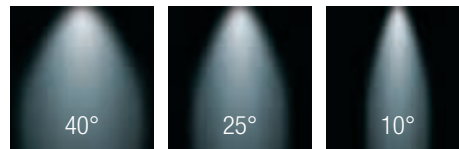

BRITE™ 5.1

LED

TYPE:

PROJECT NAME:

MODEL #	WATT	LED	OPTICS	FINISH	VOLTAGE
---------	------	-----	--------	--------	---------

DESCRIPTION:

Square drive over/walk over outdoor axial spotlight with IP67 rating. Aluminium or AISI 316L steel ferrule; tempered glass 10 mm thick. Can be installed without draining, including the RGB version. Provided wired with a 1.5 m neoprene cable.

INSTALLATION NOTE:

Must be wired in series when two or more are wired together with same driver.

SPOT LIGHT

BRITE 5.1 Dimensions

L5CB51

LED COLORS

<input type="radio"/> 0. 5000K WHITE	<input type="radio"/> 1. BLUE
<input type="radio"/> 2. GREEN	<input type="radio"/> 3. RED
<input type="radio"/> 5. 3000K WHITE	<input type="radio"/> 6. RGB ONLY 9 LED

FINISH

I. STAINLESS STEEL

WATTAGE 6W 9W 12W 18W

VOLTAGE 120V 220V 277V

OPTICS

L. 40° M. 25°

S. 10°

ACCESSORIES